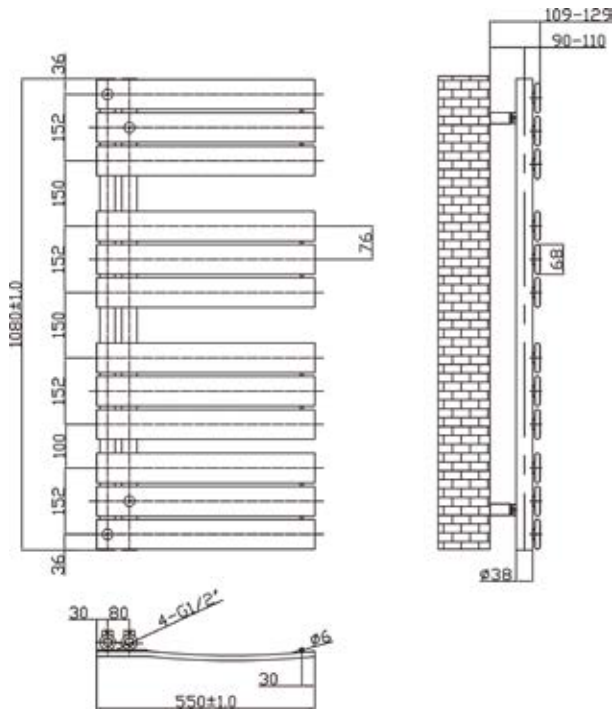

HEATING TECHNICAL DRAWINGS

Edge

Anthracite Heated Towel Rail