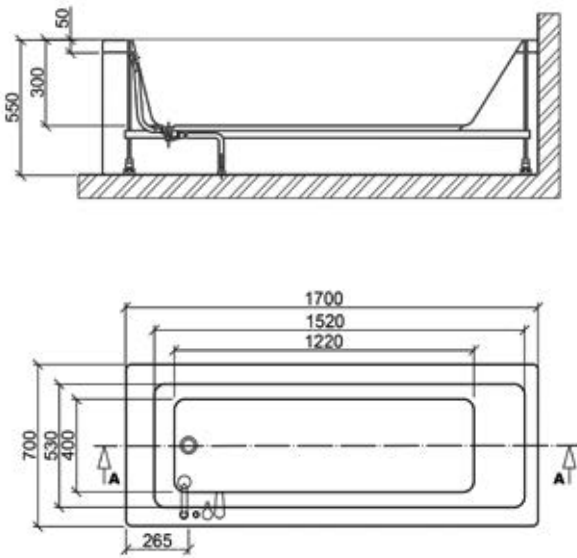

Double Ended Bath - 1700mm x 700mm

Single Ended Bath Intro - 1500mm x 700mm

Single Ended Bath - 1700mm x 750mm

Key Hole Bath - 1700mm x 750mm

Twin Grip Bath

Intro

Single Ended Bath - 1600mm x 700mm

L-shape