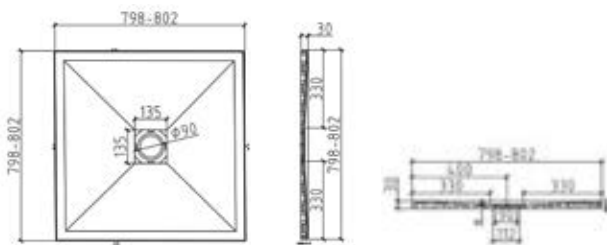

QUADRANT TRAYS

800x800mm

900x900mm

SQUARE TRAYS

800x800mm

900x900mm

SHOWERS

Our shower collection is thoughtfully designed to suit every style and budget, offering limitless possibilities to elevate your bathroom. Choose from a diverse selection of exposed and concealed shower packages, each tailored to complement modern design aesthetics.