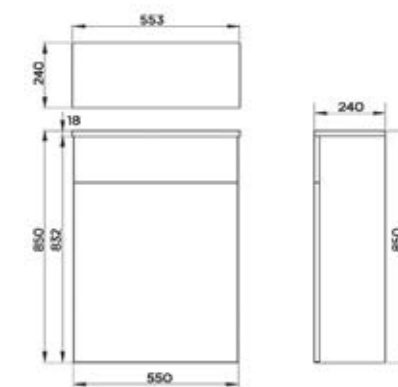

1100mm Basin Unit

1100mm WC Unit

500mm WC Unit

EDGE & LUNA TECHNICAL DRAWINGS

Edge Floor Vanity Unit

Luna Floor Vanity Unit

Edge Tall Unit

Edge & Luna 900mm LH/RH Basin