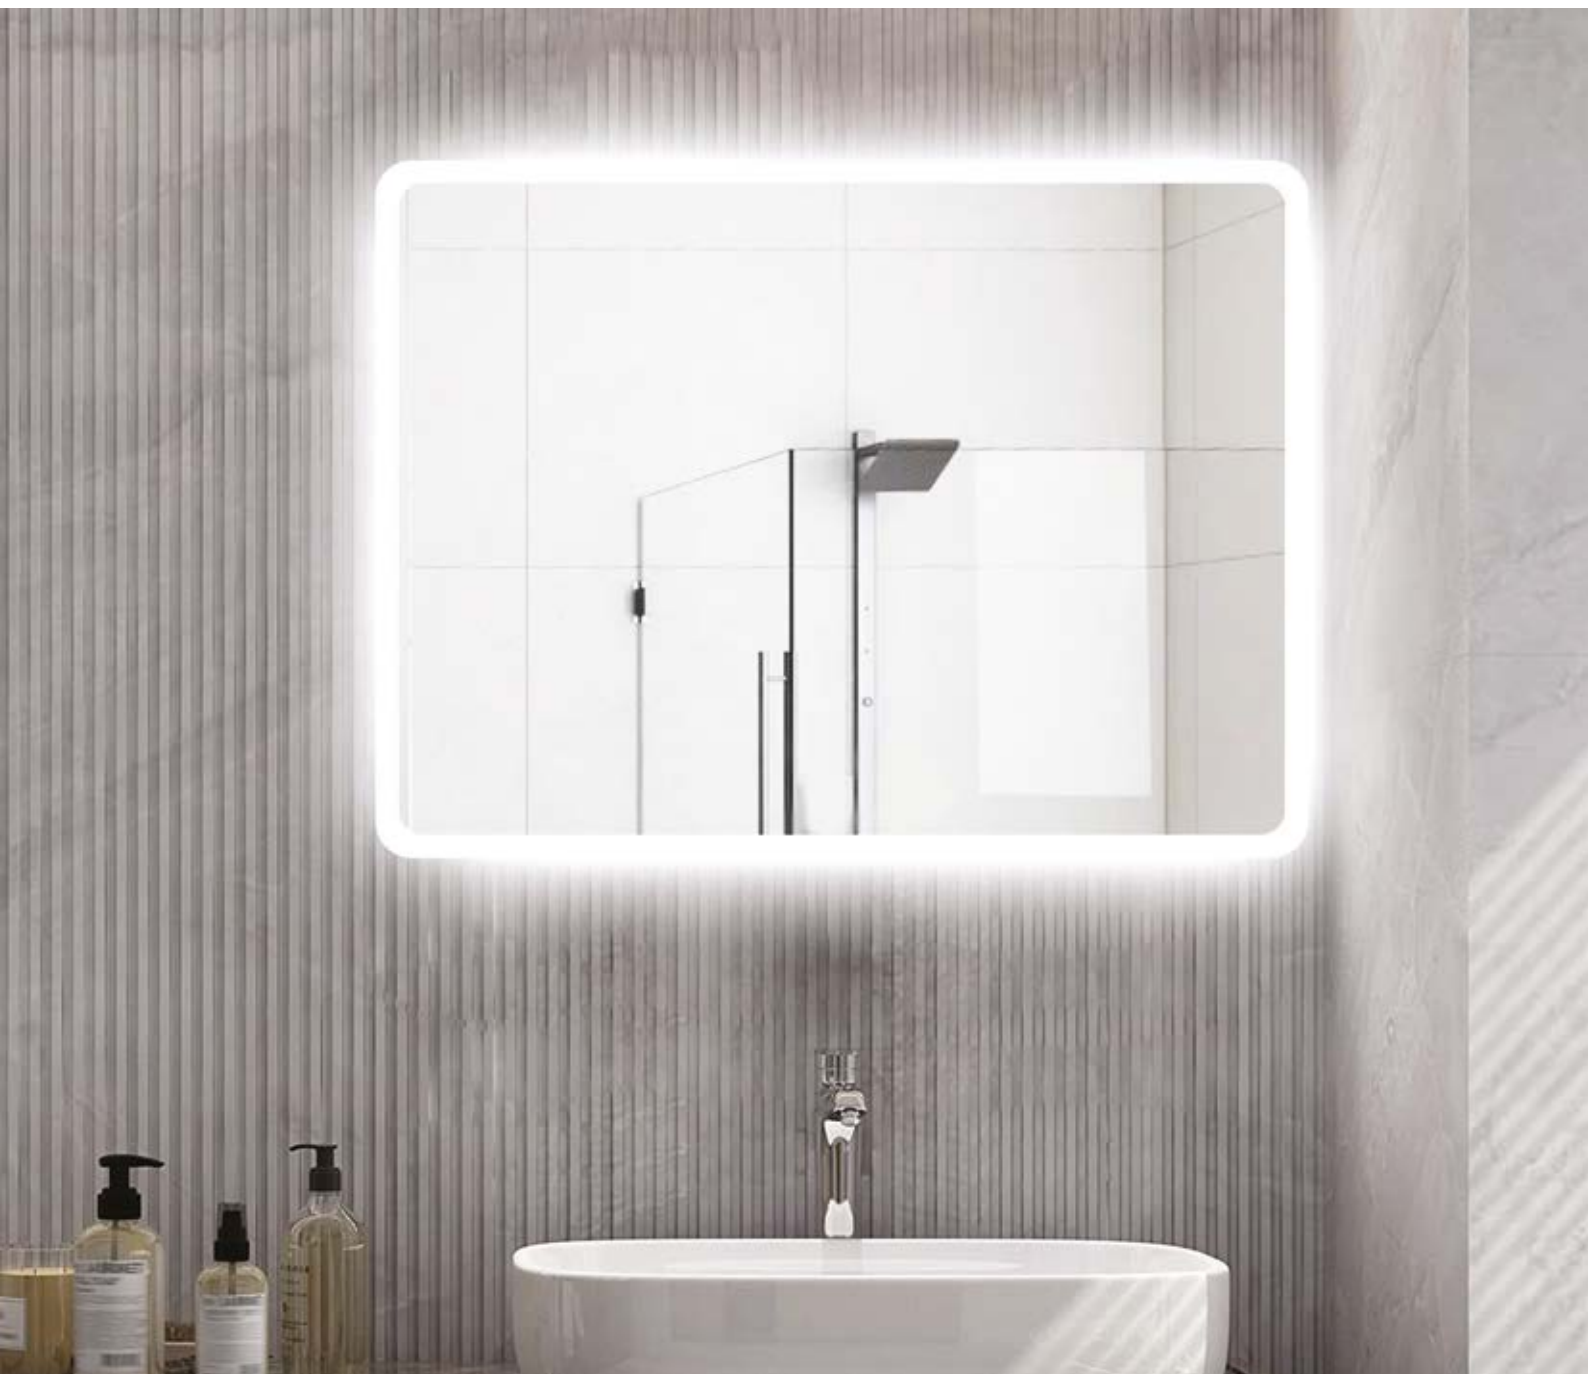

- Energy-efficient LED lighting
- Heated Demister Pad
- Touch switch
- Colour changing and dimming
- Black Frame

IP44

800mm Steam-Free Mirror
Colour Changing

GIA-MIR010

QC: 1548
£364.00

- Energy-efficient LED lighting
- Heated Demister Pad
- Touch switch
- Colour changing and dimming
- Black Frame

IP44

Rico

500mm x 700mm Steam-Free Mirror **GIA-MIR003**

QC: 689
£287.00

- Energy-efficient LED lighting
- Heater demister pad
- Frameless mirror
- Motion switch

IP44

600mm x 800mm Steam-Free Mirror **GIA-MIR004**