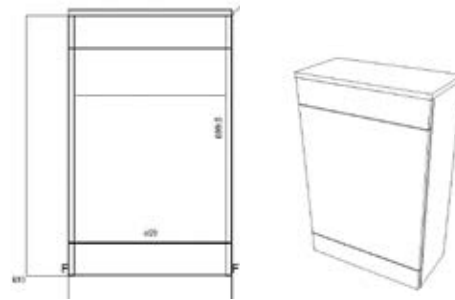

500mm WC Unit