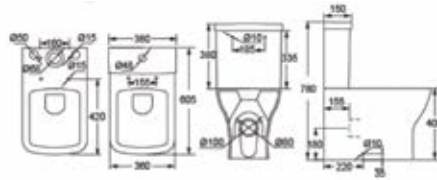

Fully Back To Wall