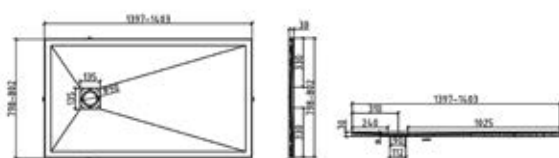

700x1700mm

800x1000mm

800x1200mm

800x1400mm

800x1500mm

800x1600mm

800x1700mm

SLATE TRAY TECHNICAL DRAWINGS