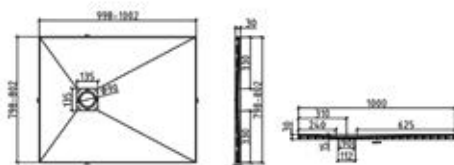

800x1000mm