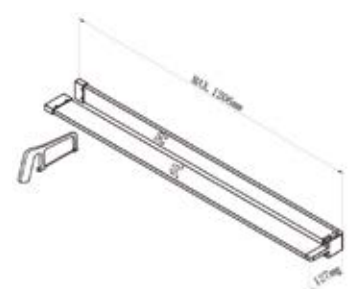

WETROOM PANEL SHELF

- Internal shelf for all your bathroom accessories
- Outside rail shelf for your towel
- Keeps your showering area organised

Colour	Product Code	QC	Price
CHROME	GIA-SHE001	QC: 7719	£125.00
BLACK	GIA-SHE002	QC: 7720	£130.00
BRUSHED BRASS	GIA-SHE003	QC: 7721	£135.00