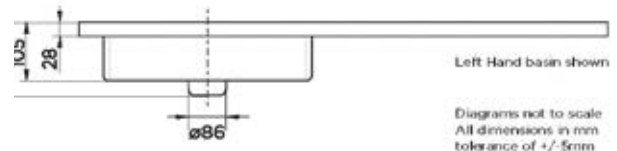

1100mm Basin Unit

1100mm WC Unit

500mm WC Unit

EDGE & LUNA TECHNICAL DRAWINGS

Edge Floor Vanity Unit

Luna Floor Vanity Unit

Edge Tall Unit

Edge & Luna 900mm LH/RH Basin