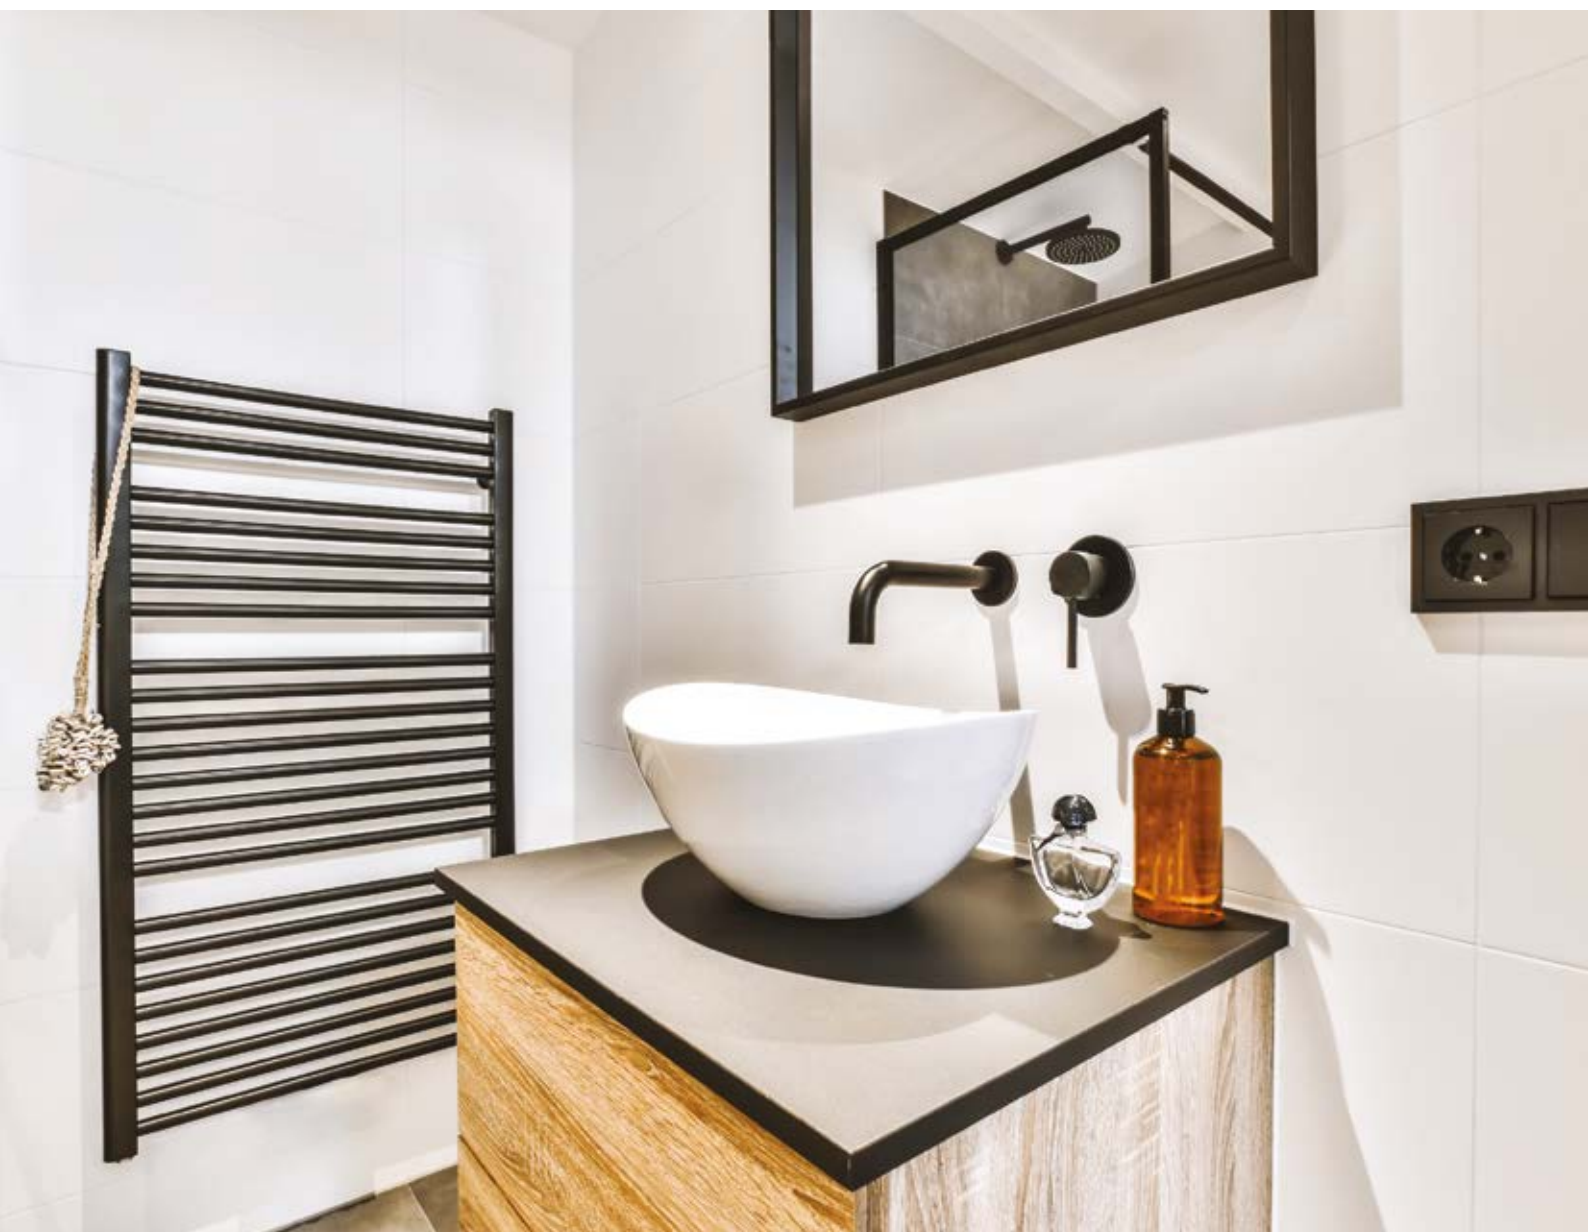

BLACK LADDER RAILS 22MMM

Intro Black

Radiator valves available on page 188

Description	Product Code	HC	BTUs	Price	QC
Height: 800mm, Width: 500mm	GIA-LRB50X80	455	1856	£96.00	1550
Height: 1000mm, Width: 500mm	GIA-LRB50X100	455	1659	£114.00	1554
Height: 1200mm, Width: 500mm	GIA-LRB50X120	455	2027	£125.00	1556
Height: 1600mm, Width: 500mm	GIA-LRB50X160	455	3540	£151.00	1558
Height: 800mm, Width: 600mm	GIA-LRB60X80	555	2151	£102.00	1560
Height: 1000mm, Width: 600mm	GIA-LRB60X100	555	2538	£120.00	1562
Height: 1200mm, Width: 600mm	GIA-LRB60X120	555	3109	£135.00	1564
Height: 1600mm, Width: 600mm	GIA-LRB60X160	555	4105	£177.00	1566