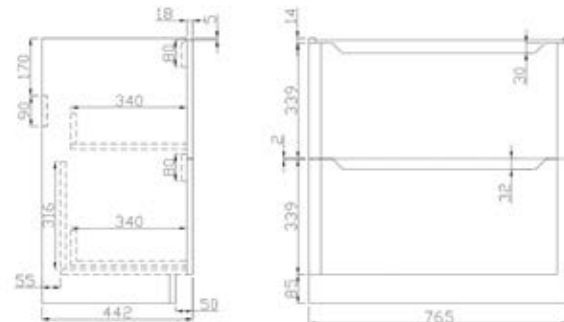

600mm wall hung

800mm wall hung

600mm Floor Standing

800mm Floor Standing

SANITARYWARE

Our sanitaryware collection boasts a wealth of beautiful curves and soft square profiles, adding a touch of elegance to any contemporary bathroom design.