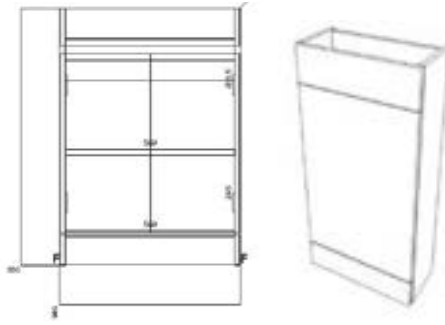

600mm Floor Vanity Unit