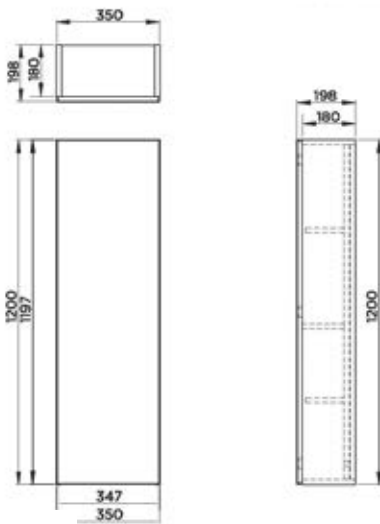

1100mm Basin Unit

1100mm WC Unit

500mm WC Unit

EDGE & LUNA TECHNICAL DRAWINGS

Edge Floor Vanity Unit

Luna Floor Vanity Unit

Edge Tall Unit

Edge & Luna 900mm LH/RH Basin