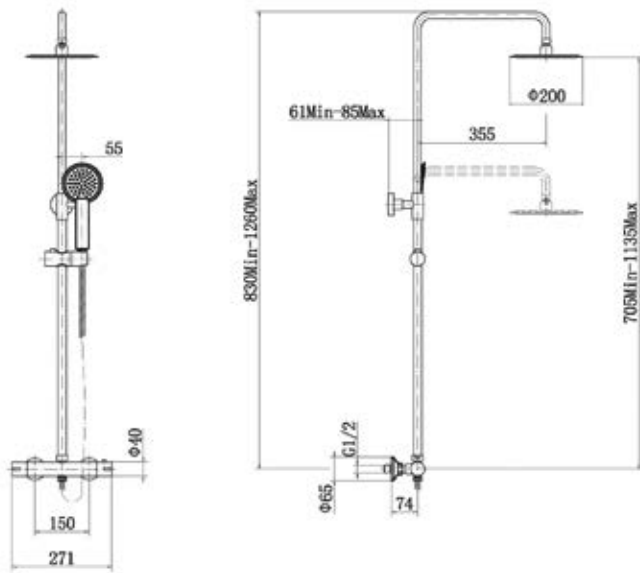

SHOWER TECHNICAL DRAWINGS

Soho

Twin Shower Head - Chrome/Black/Brushed Brass