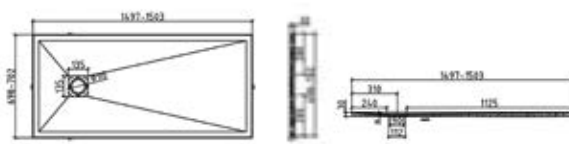

A	B	C	D	E	F	G
900	760	160	160	550	55	30
900	900					
1000	800					
1200	800					
1000	900					
1200	900					

SLATE TRAY TECHNICAL DRAWINGS

RECTANGULAR TRAYS

700x1000mm

700x1200mm

700x1400mm

700x1500mm

700x1600mm