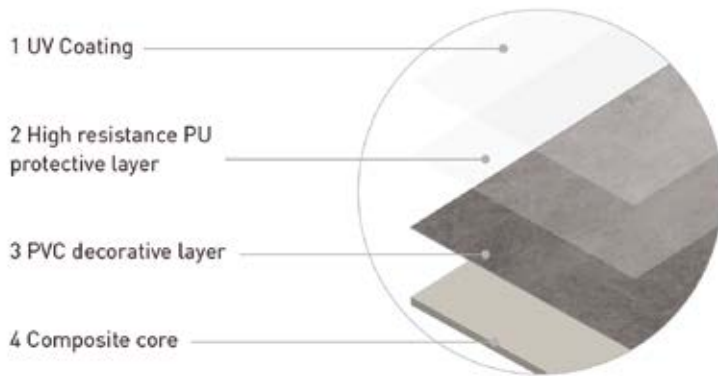

25% PVC
70% Mineral Powder
5% Resin

Extra-thin product,
perfect to cover all
kind of surfaces.

EXTRA THIN
4MM THICKNESS

COMPLETELY
WATERPROOF

CLASS 1
FIRE RATED

SOUND & THERMAL
INSULATION

QUICK AND EASY
INSTALLATIONS