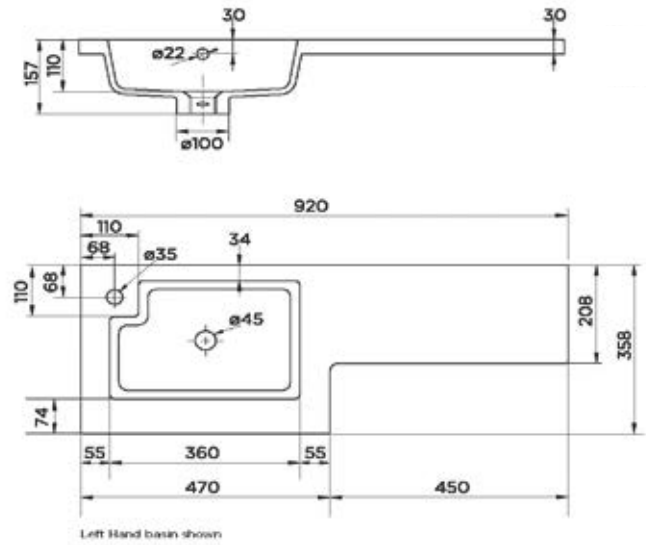

1100mm Basin Unit

1100mm WC Unit

500mm WC Unit

EDGE & LUNA TECHNICAL DRAWINGS

Edge Floor Vanity Unit

Luna Floor Vanity Unit

Edge Tall Unit

Edge & Luna 900mm LH/RH Basin