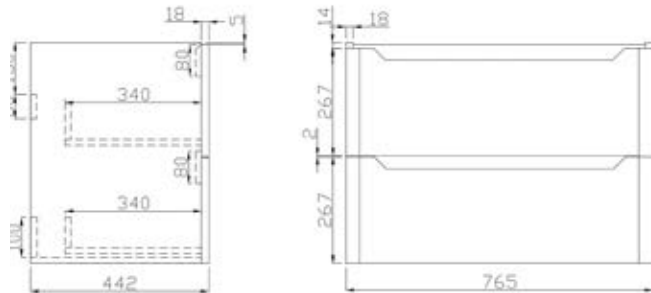

600mm wall hung

800mm wall hung

600mm Floor Standing

800mm Floor Standing

SANITARYWARE

Our sanitaryware collection boasts a wealth of beautiful curves and soft square profiles, adding a touch of elegance to any contemporary bathroom design.