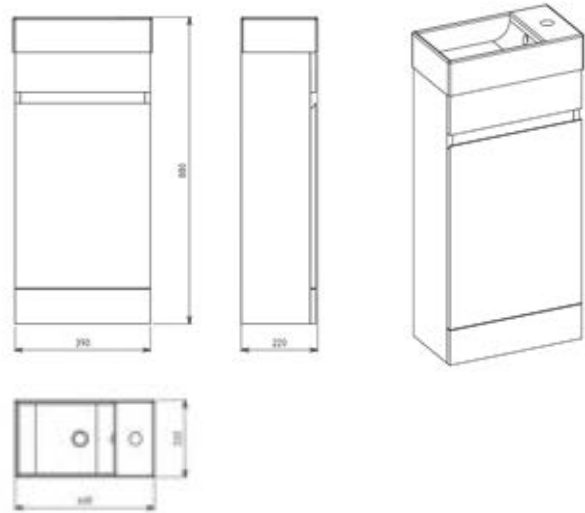

1100mm Basin Unit

1100mm WC Unit

500mm WC Unit

EDGE & LUNA TECHNICAL DRAWINGS

Edge Floor Vanity Unit

Luna Floor Vanity Unit

Edge Tall Unit

Edge & Luna 900mm LH/RH Basin