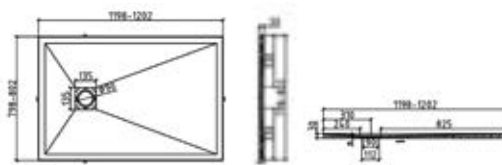

800x1200mm