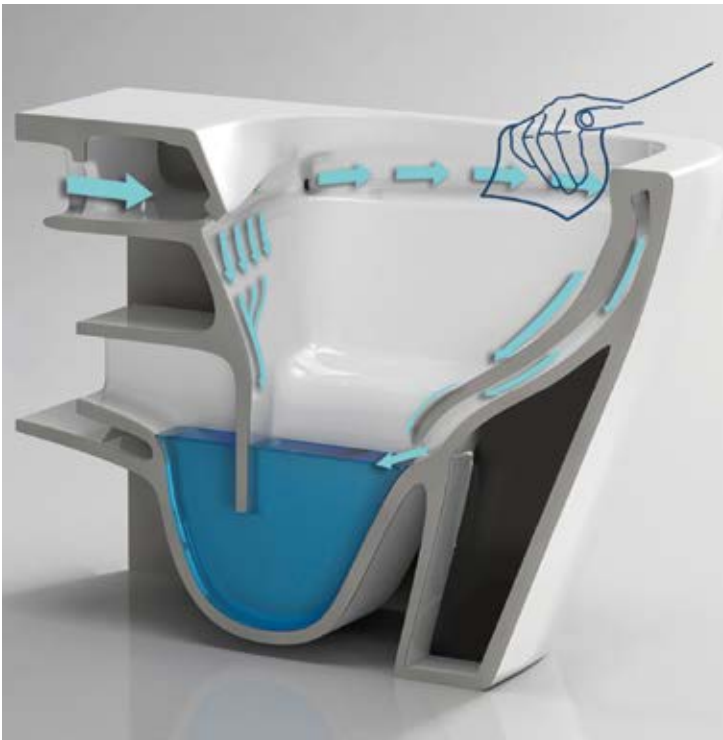

600mm wall hung

800mm wall hung

600mm Floor Standing

800mm Floor Standing

SANITARYWARE

Our sanitaryware collection boasts a wealth of beautiful curves and soft square profiles, adding a touch of elegance to any contemporary bathroom design.

RIMLESS FLUSHING

Rimmed toilet: traditional flush rims attract germs, dirt and deposits.

Each Rimless Toilet is designed entirely without a flush rim, so there are no hidden, hard-to-reach places where bacteria can build up and odour can develop.

DOUBLE-SHIFT WATER OUTLET

The design of the 3/4.5L double-shift water outlet not only ensures a thorough clean, but it also saves water.

WHOLE-SEWER GLAZING

The inner surface of the sewer is completely glazed, ensuring that there is nowhere for dirt to hide, minimising the chance of blockages.