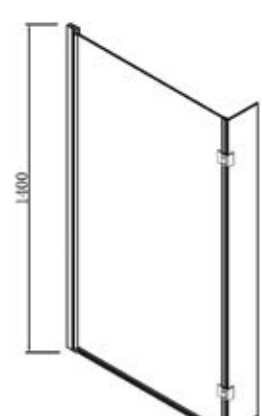

Intro

Single Ended Bath - 1600mm x 700mm

L-shape

Shower Bath

BATH SCREEN TECHNICAL DRAWINGS

Intro Square Bath
Screen Chrome/Black

Intro Black Grid
Bath Screen

Intro Round Bath Screen
Chrome/Black

L-shape Bath Screen
Chrome/Black/Grid