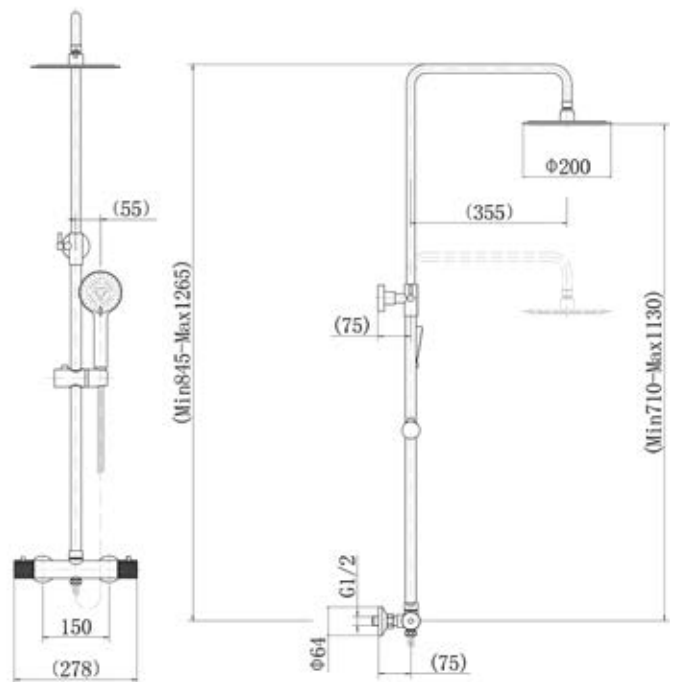

Halo

Twin shower head - Chrome/Black/Brushed Brass