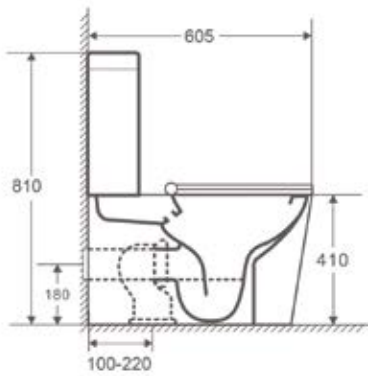

SANITARYWARE TECHNICAL DRAWINGS

Juniper

Open Back Pan

Comfort Height Open Back Pan

Back To Wall Pan

Luna

Rimless Fully Back To Wall Pan

Back To Wall Pan