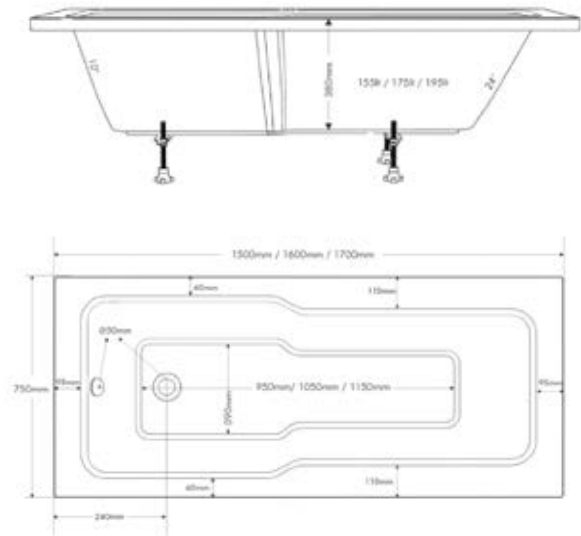

Double Ended Bath - 1700mm x 700mm

Single Ended Bath Intro - 1500mm x 700mm

Single Ended Bath - 1700mm x 750mm

Key Hole Bath - 1700mm x 750mm

Twin Grip Bath

Intro

Single Ended Bath - 1600mm x 700mm

L-shape