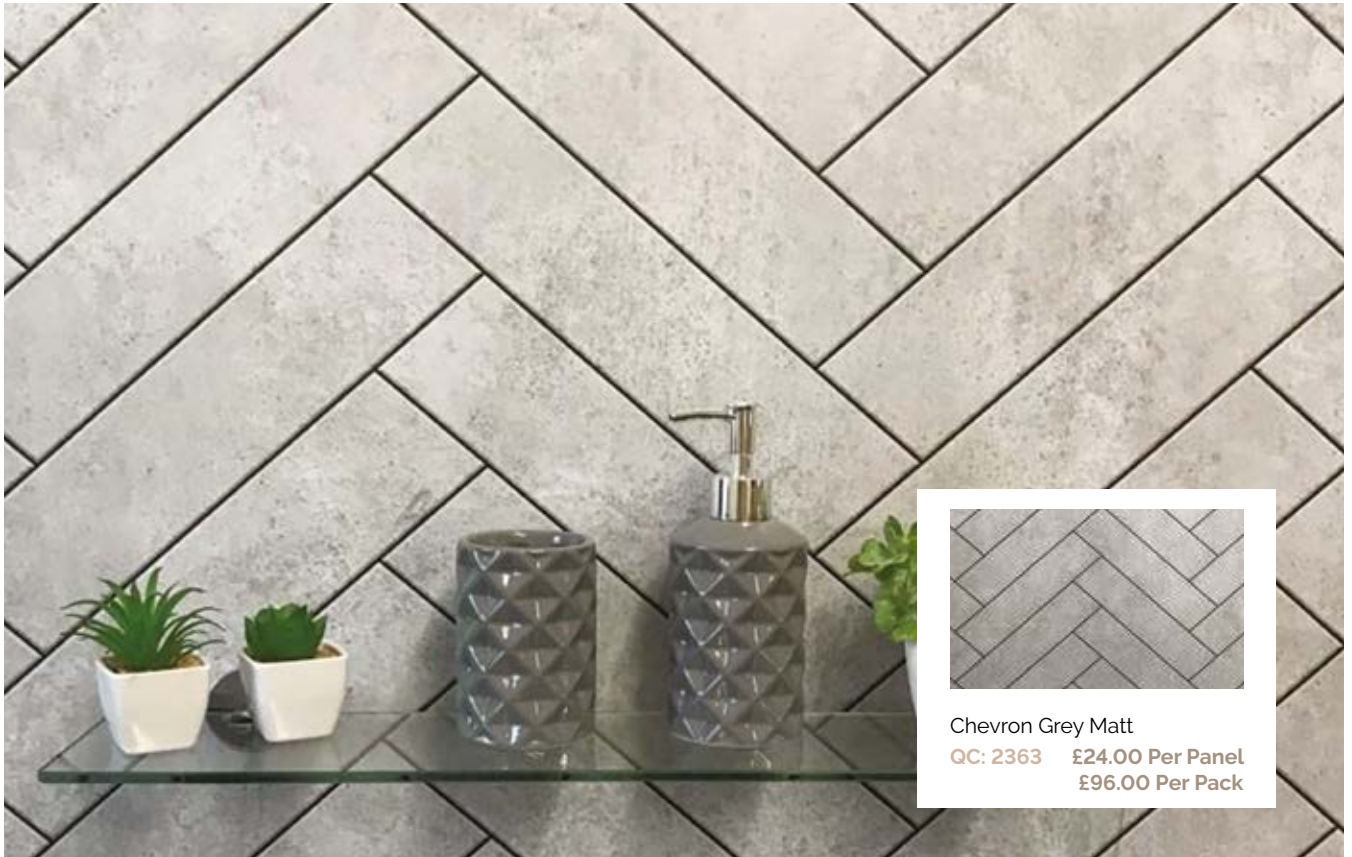

PRICED PER PANEL - H: 2600mm W: 250mm D: 8mm

CLASSIC PANELS - 9.5mm (5 IN A PACK)

PRICED PER PACK - H: 2700mm W: 250mm D: 9.5mm

White Sparkle Chrome (Gloss)

QC: 85

£105.00 per pack

Black Sparkle Chrome (Gloss)