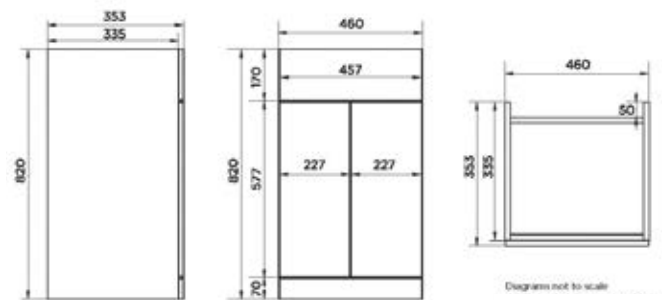

900mm Basin Unit