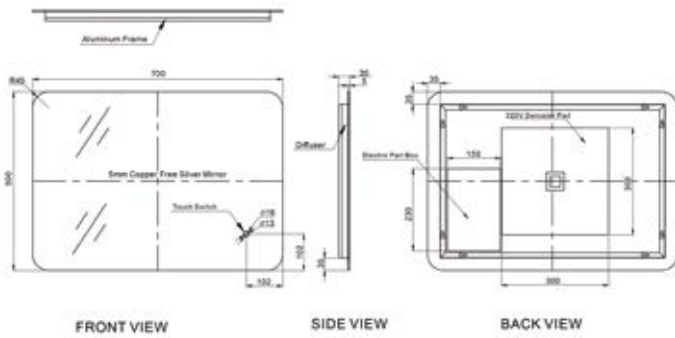

Edge | GIA-MIR001