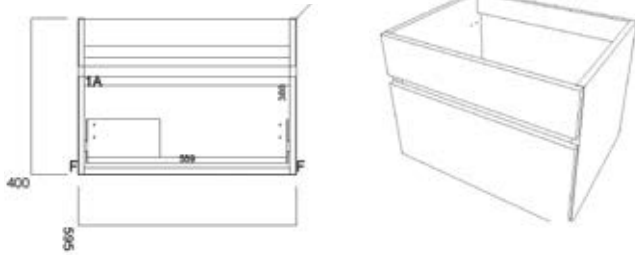

Wall Hung Unit