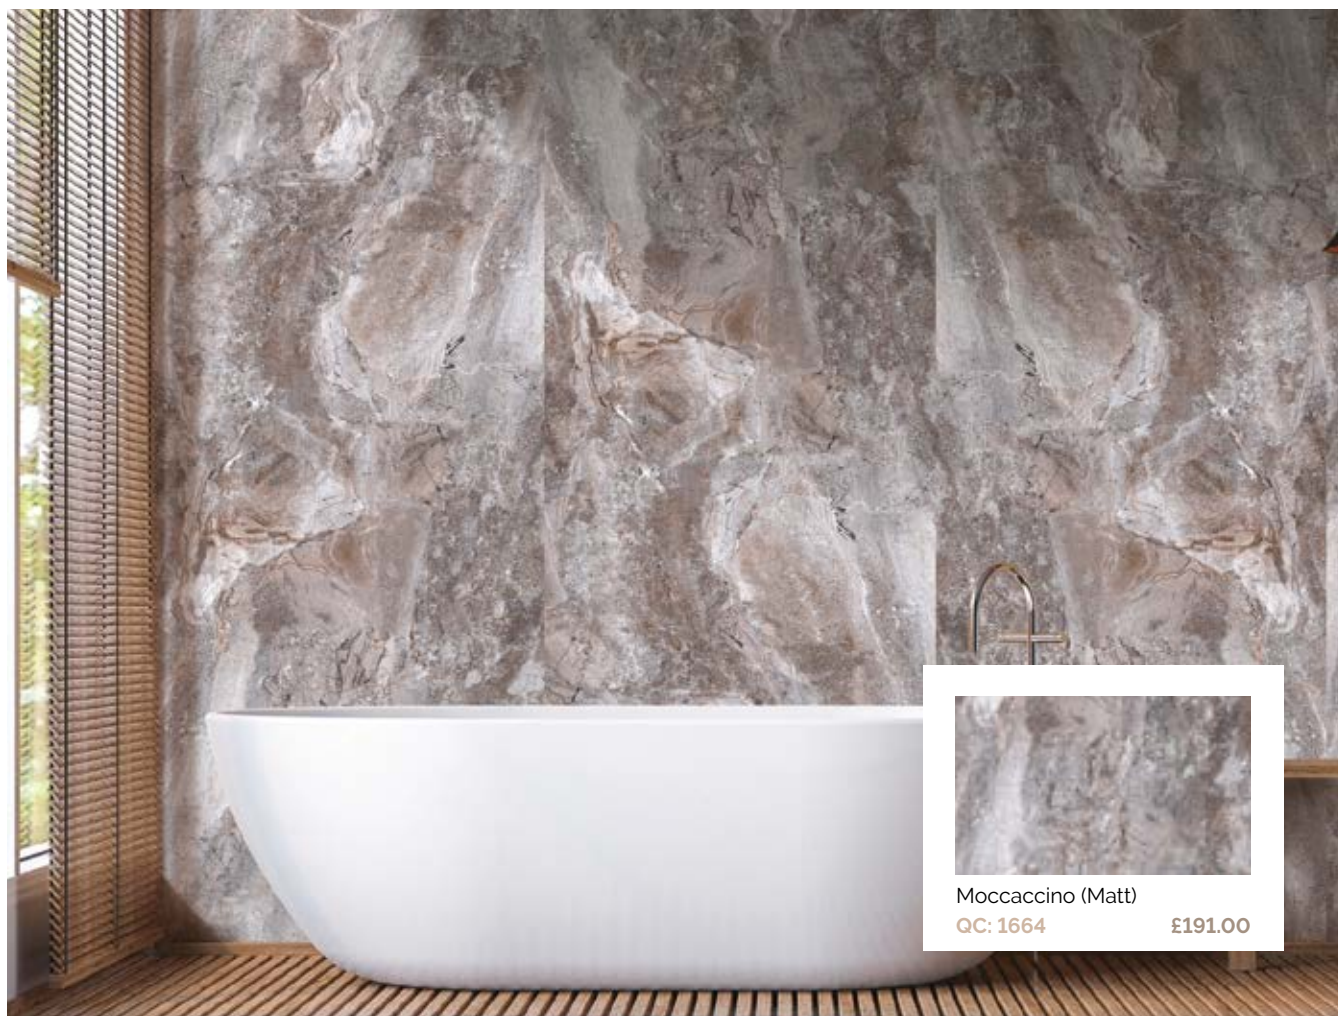

DELUXE PANELS - 10mm

PRICED PER PANEL - H: 2400mm W: 1000mm D: 10mm

Moccaccino (Matt)

QC: 1664

£191.00