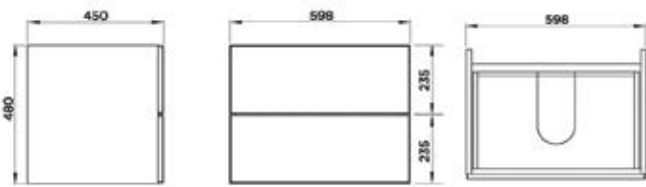

600mm Wall Hung Unit