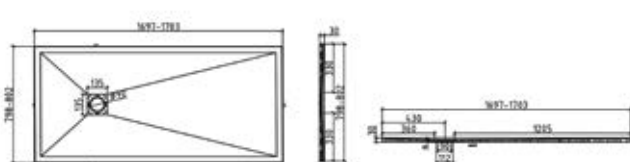

700x1700mm

800x1000mm

800x1200mm

800x1400mm

800x1500mm

800x1600mm

800x1700mm

SLATE TRAY TECHNICAL DRAWINGS