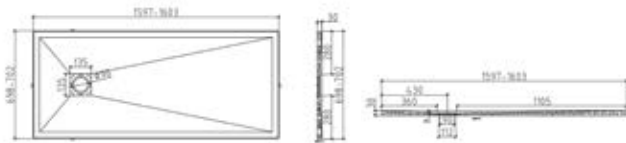

A	B	C	D	E	F	G
900	760	160	160	550	55	30
900	900					
1000	800					
1200	800					
1000	900					
1200	900					

SLATE TRAY TECHNICAL DRAWINGS

RECTANGULAR TRAYS

700x1000mm

700x1200mm

700x1400mm

700x1500mm

700x1600mm