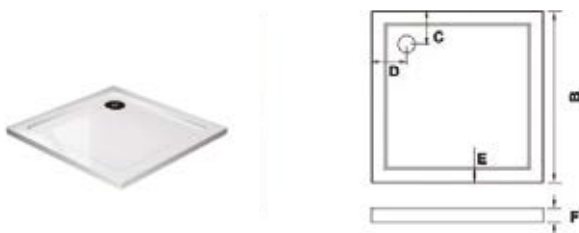

SQUARE TRAY

A	B	C	D	E	F
760	760	160	160	55	30
700	700				
800	800				
900	900				
1000	1000