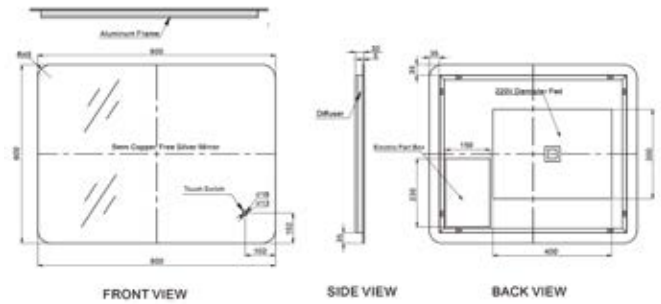

IP44

MIRROR TECHNICAL DRAWINGS

Branch | GIA-MIR007

Edge | GIA-MIR001

Edge | GIA-MIR002

Eclipse | GIA-MIR018

Eclipse | GIA-MIR019

Elyse | GIA-MIR016