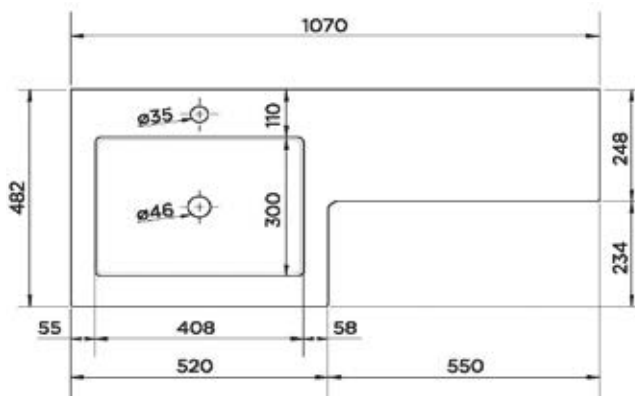

1100mm Basin Unit

1100mm WC Unit

500mm WC Unit

EDGE & LUNA TECHNICAL DRAWINGS

Edge Floor Vanity Unit

Luna Floor Vanity Unit

Edge Tall Unit

Edge & Luna 900mm LH/RH Basin