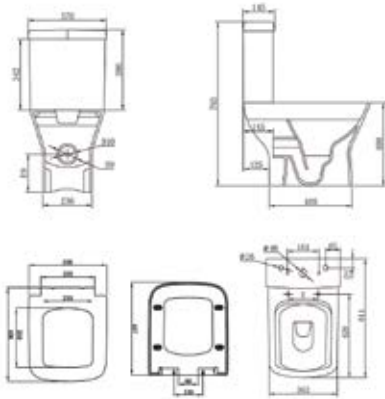

SANITARYWARE TECHNICAL DRAWINGS

Ruby

Open Back