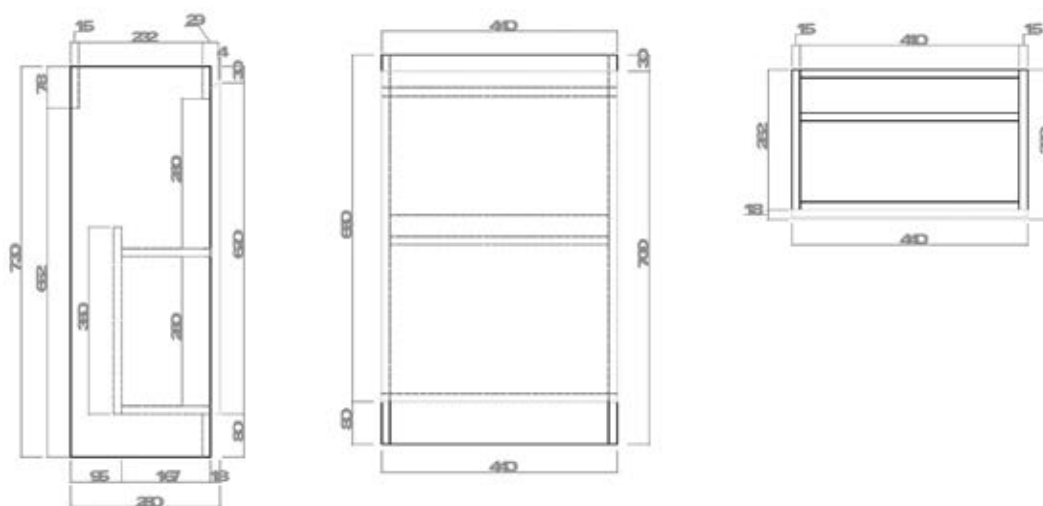

Black Concealed Cistern
Push Button
QC: 2961 **£23.00**

Brushed Brass Concealed
Cistern Push Button
QC: 8180 **£23.00**

COMO TECHNICAL DRAWINGS

600mm Wall Hung Unit

800mm Wall Hung Unit

450mm Floor Vanity Unit