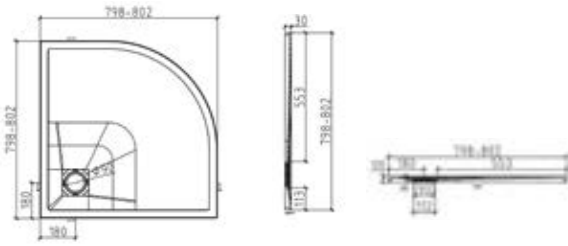

SLATE TRAY TECHNICAL DRAWINGS

QUADRANT TRAYS

800x800mm