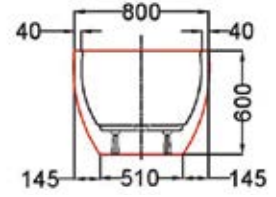

BATH TECHNICAL DRAWINGS

Sapporo