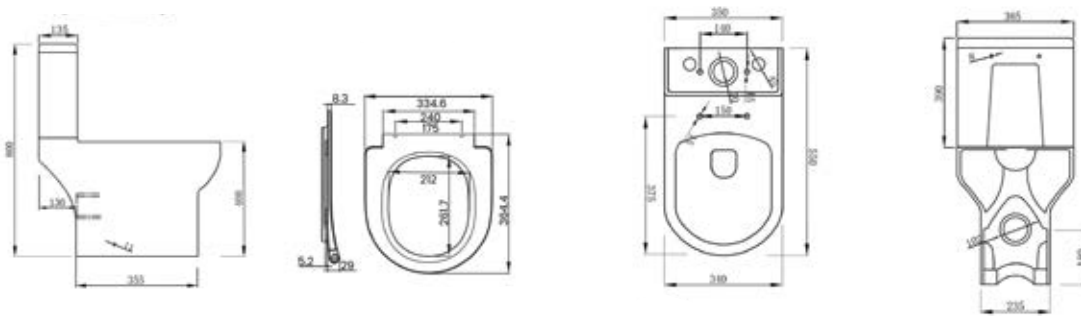

Project 550