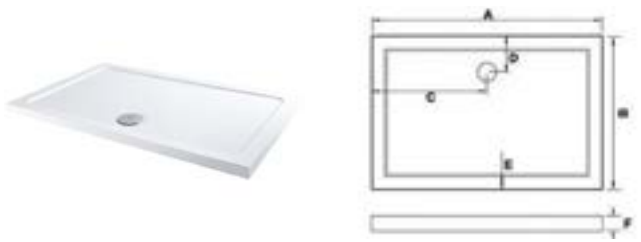

A	B	C	D	E	F
900	800	450	160	55	30
1000	800	500			
1100	800	550			
1200	800	600			
1400	800	700			
1500	800	750			
1600	800	800			
1700	800	850			

A	B	C	D	E	F
1000	900	500	160	55	30
1100	900	550			
1200	900	600			
1400	900	700			
1500	900	750			
1600	900	800			
1700	900	850