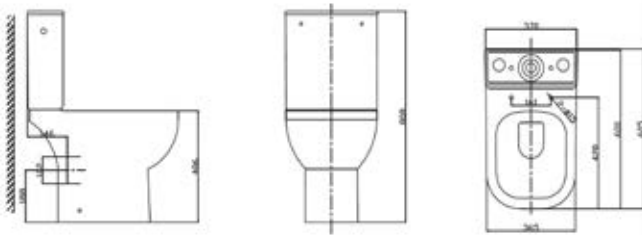

Select 600

600 WC pan