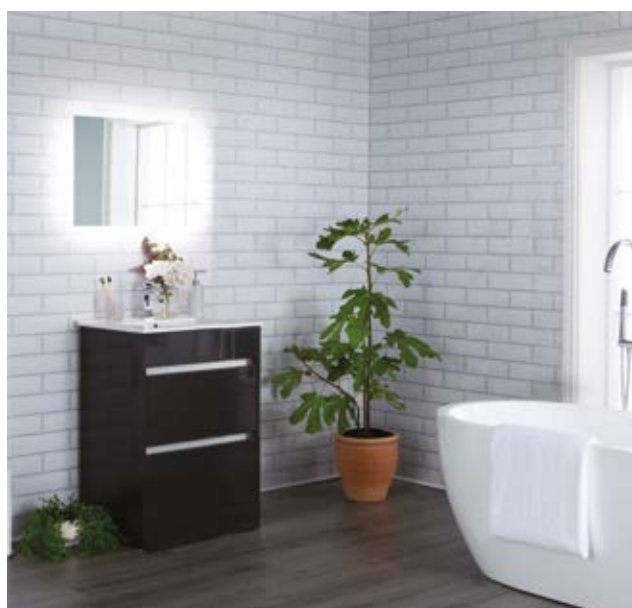

London Tile (Gloss)

QC: 2257

£191.00