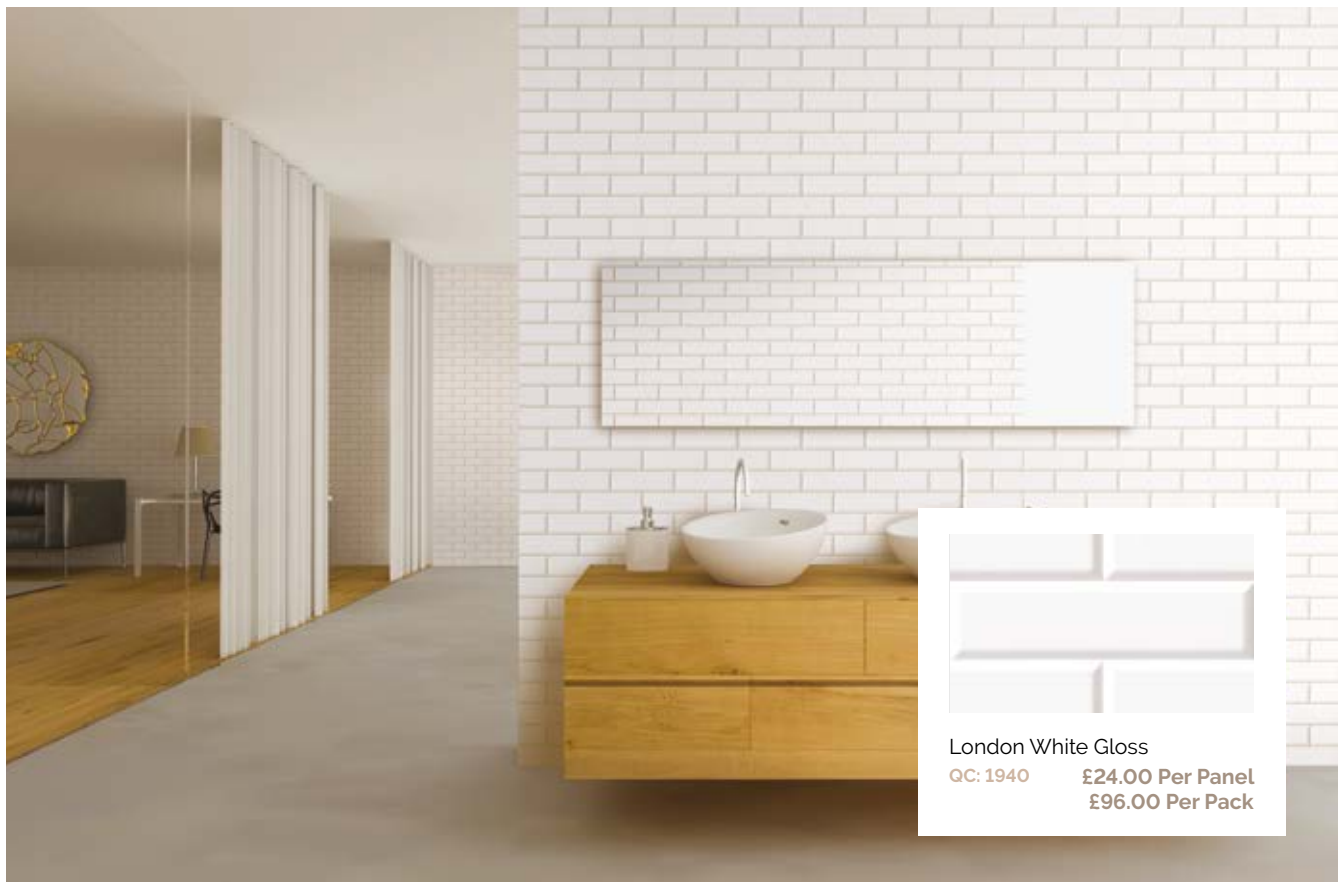

DECORATIVE PANELS - 8mm (4 IN A PACK)

PRICED PER PANEL - H: 2600mm W: 250mm D: 8mm