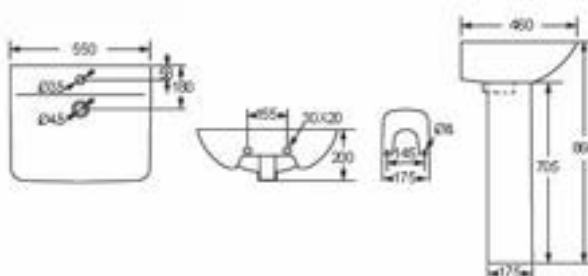

600 WC pan

Pedestal

Project 550

Basin and Pedestal

Square Basin & Pedestal

Round Basin & Pedestal

ENCLOSURES & TRAYS

Giavani Wetroom Panels are available in a range of sizes and colour options, offering a sleek walk-in shower solution. With 6mm glass, these enclosures combine designer craftsmanship with minimalist elegance to enhance any bathroom style.