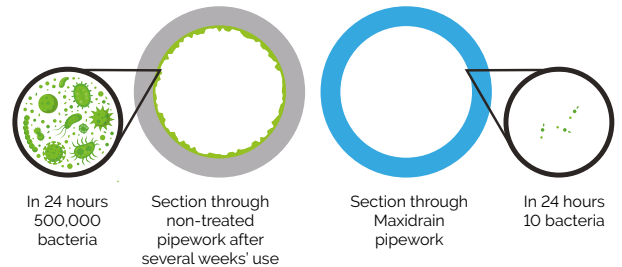

Product Code	Description	Price	QC
BRNT-ANTIBAC-PIPE	Antibacterial Pipe	£172.00	6644