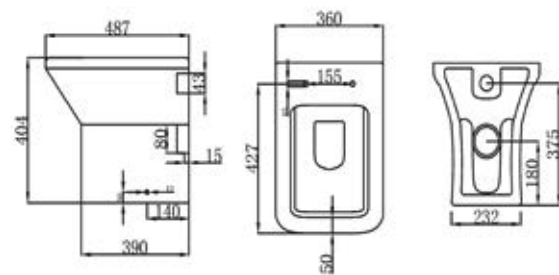

SANITARYWARE TECHNICAL DRAWINGS

Juniper

Open Back Pan

Comfort Height Open Back Pan

Back To Wall Pan

Luna

Rimless Fully Back To Wall Pan

Back To Wall Pan