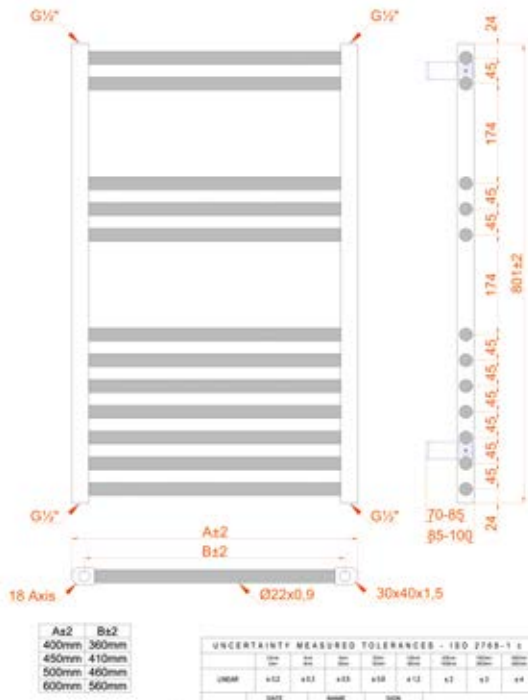

MIRRORS

Mirror, mirror on the wall... give me a mirror to outshine them all! From graceful curves to sleek square profiles, Giavani bathroom mirrors blend timeless elegance with on-trend design. Elevate your space with one of these show-stopping pieces and transform your interior into a true statement of style.