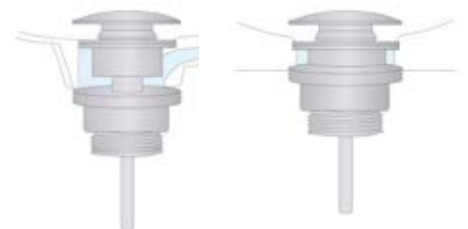

QC: 644

Unslotted

Slotted

Universal basin wastes can work as both slotted and unslotted waste. It can be adjusted to a free flow or click-clack waste depending on what is required.

BATHS & BATH SCREENS

Our collection boasts a stunning array of modern, high-quality freestanding, single-ended, and double-ended baths. Each bath is double-skinned and encapsulated, ensuring your water stays warmer for longer. For an added touch of luxury we also offer *whirlpool options* with our fitted baths, perfect for a relaxing experience!