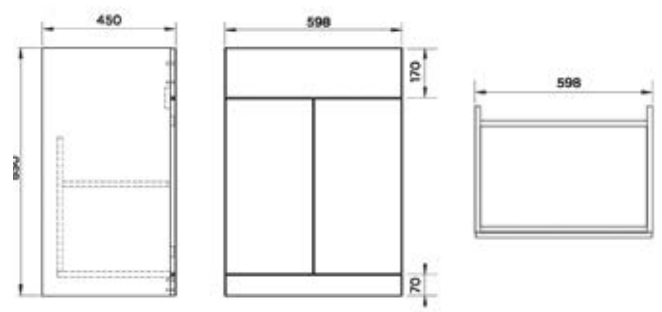

600mm Floor Vanity Unit