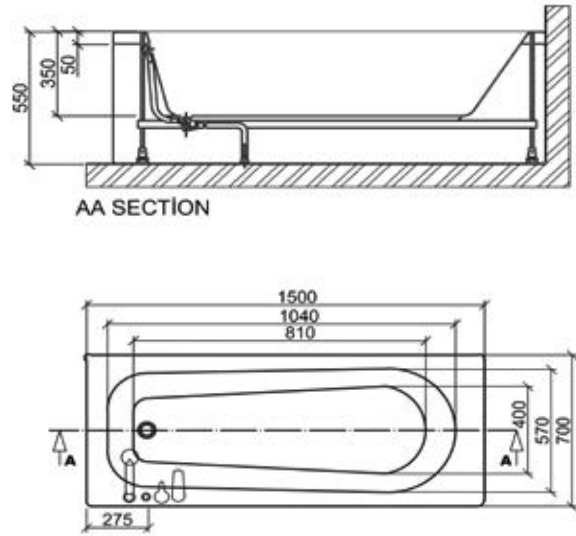

Double Ended Bath - 1700mm x 700mm

Single Ended Bath Intro - 1500mm x 700mm

Single Ended Bath - 1700mm x 750mm

Key Hole Bath - 1700mm x 750mm

Twin Grip Bath

Intro

Single Ended Bath - 1600mm x 700mm

L-shape