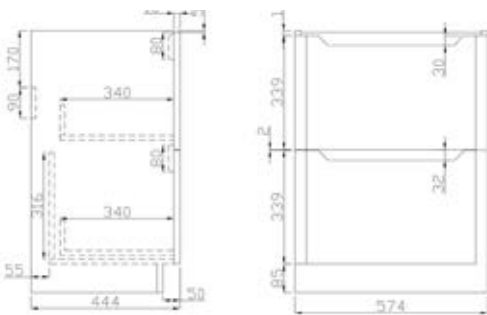

600mm wall hung

800mm wall hung

600mm Floor Standing

800mm Floor Standing

SANITARYWARE

Our sanitaryware collection boasts a wealth of beautiful curves and soft square profiles, adding a touch of elegance to any contemporary bathroom design.