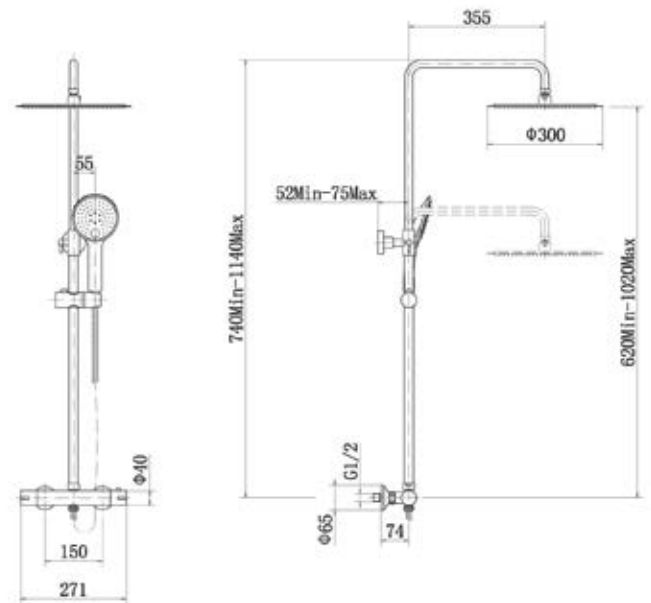

QC: 7669

£195.00

SHOWER TECHNICAL DRAWINGS

Soho

Twin Shower Head - Chrome/Black/Brushed Brass

Soho Plus Shower Head- Chrome

Matrix

Twn/plus shower head - Chrome/Black/Brushed Brass