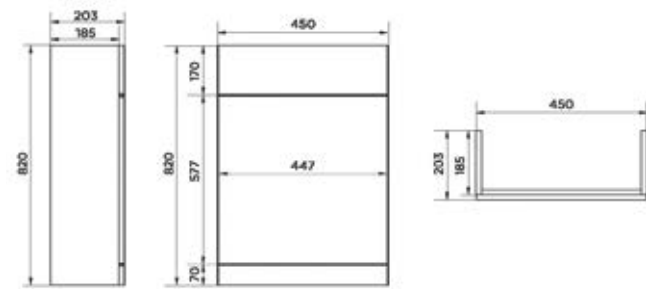

900mm WC Unit