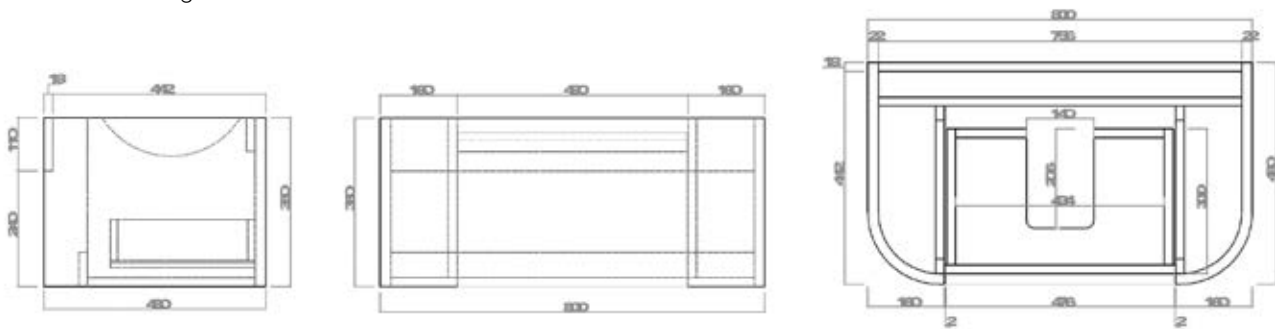

Black Concealed Cistern
Push Button
QC: 2961 **£23.00**

Brushed Brass Concealed
Cistern Push Button
QC: 8180 **£23.00**

COMO TECHNICAL DRAWINGS

600mm Wall Hung Unit

800mm Wall Hung Unit

450mm Floor Vanity Unit