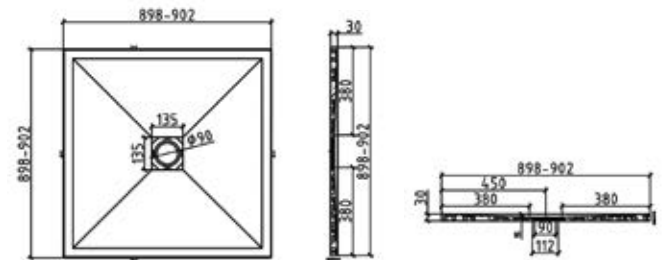

QUADRANT TRAYS

800x800mm

900x900mm

SQUARE TRAYS

800x800mm

900x900mm

SHOWERS

Our shower collection is thoughtfully designed to suit every style and budget, offering limitless possibilities to elevate your bathroom. Choose from a diverse selection of exposed and concealed shower packages, each tailored to complement modern design aesthetics.