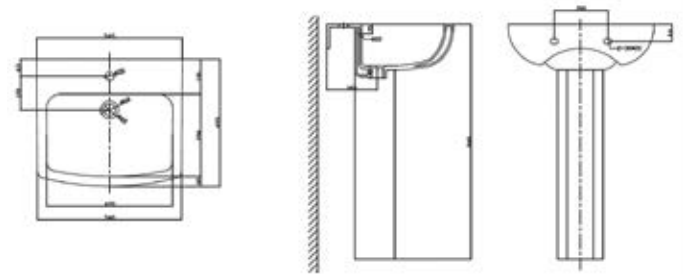

SANITARYWARE TECHNICAL DRAWINGS

Ruby

Open Back

Fully Back To Wall

Comfort Height

Select 600

600 WC pan

Pedestal

Project 550

Basin and Pedestal

Square Basin & Pedestal

Round Basin & Pedestal