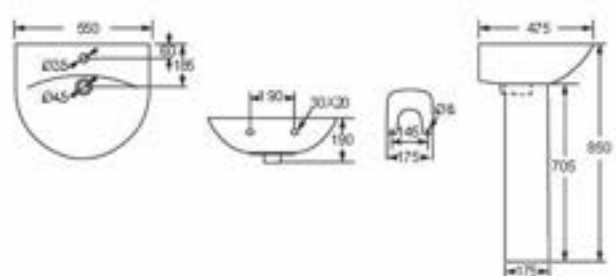

600 WC pan

Pedestal

Project 550

Basin and Pedestal

Square Basin & Pedestal

Round Basin & Pedestal

ENCLOSURES & TRAYS

Giavani Wetroom Panels are available in a range of sizes and colour options, offering a sleek walk-in shower solution. With 6mm glass, these enclosures combine designer craftsmanship with minimalist elegance to enhance any bathroom style.