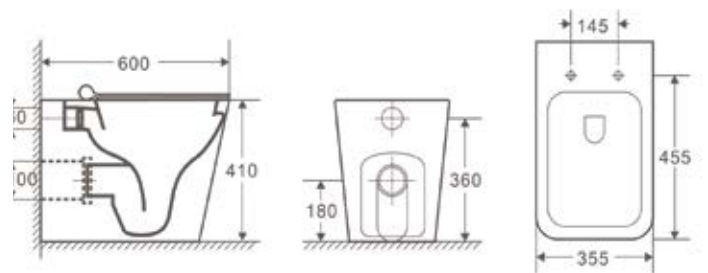

SANITARYWARE TECHNICAL DRAWINGS

Juniper

Open Back Pan

Comfort Height Open Back Pan

Back To Wall Pan

Luna

Rimless Fully Back To Wall Pan

Back To Wall Pan