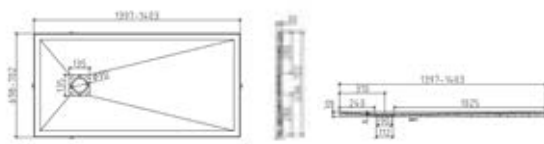

A	B	C	D	E	F	G
900	760	160	160	550	55	30
900	900					
1000	800					
1200	800					
1000	900					
1200	900					

SLATE TRAY TECHNICAL DRAWINGS

RECTANGULAR TRAYS

700x1000mm

700x1200mm

700x1400mm

700x1500mm

700x1600mm