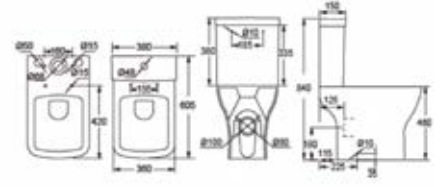

Comfort Height