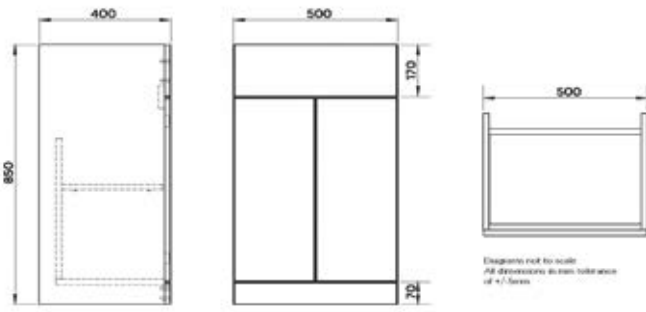

EDGE TECHNICAL DRAWINGS

500mm Floor Vanity Unit