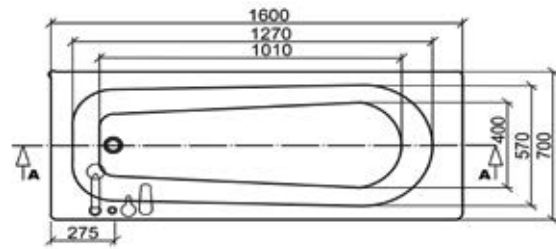

Double Ended Bath - 1700mm x 700mm

Single Ended Bath Intro - 1500mm x 700mm

Single Ended Bath - 1700mm x 750mm

Key Hole Bath - 1700mm x 750mm

Twin Grip Bath

Intro

Single Ended Bath - 1600mm x 700mm

L-shape