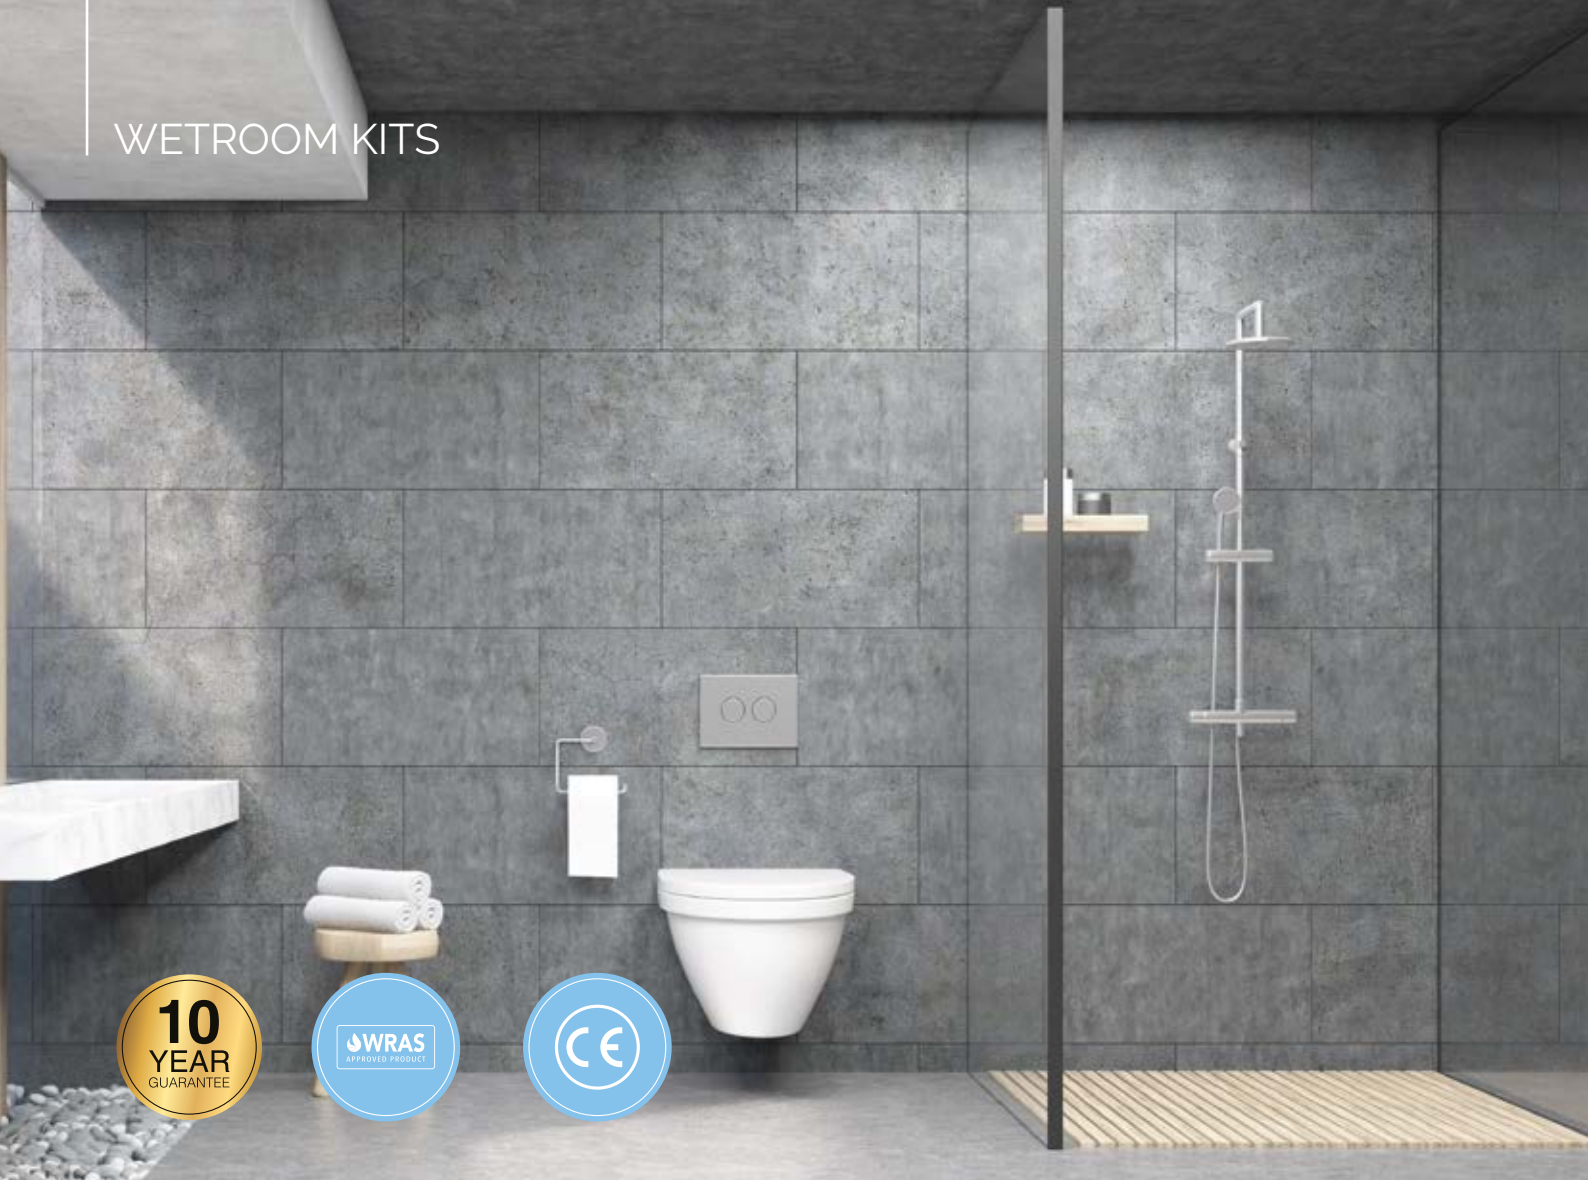

Underside of tray

WETROOM KITS

WETROOM SYSTEMS

- Easy-to-use system, with all components in one tub
- A complete waterproofing system
- Linear decks and square decks available
- CE Certifications
- Grab-and-go products - everything in 3 boxes
- 10-year guarantee
- Full step-by-step guide
- UK based engineer available for any enquiries
- Ready mixed tanking kit
- Includes waste