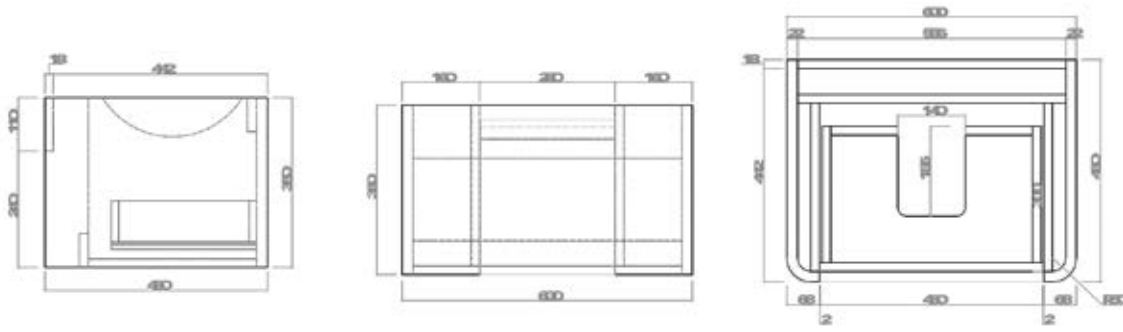

Black Concealed Cistern
Push Button
QC: 2961 **£23.00**

Brushed Brass Concealed
Cistern Push Button
QC: 8180 **£23.00**

COMO TECHNICAL DRAWINGS

600mm Wall Hung Unit

800mm Wall Hung Unit

450mm Floor Vanity Unit