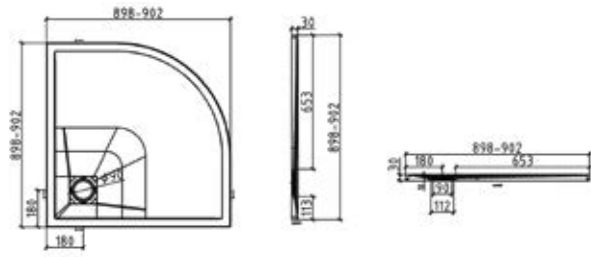

SLATE TRAY TECHNICAL DRAWINGS

QUADRANT TRAYS

800x800mm

900x900mm

SQUARE TRAYS

800x800mm

900x900mm