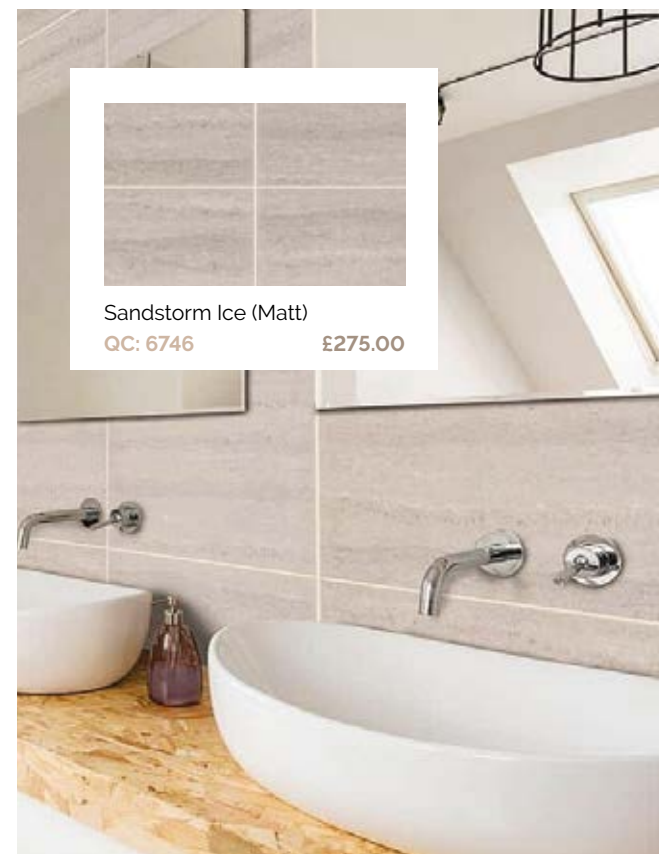

Sandstorm Ice (Matt)
QC: 6746   £275.00