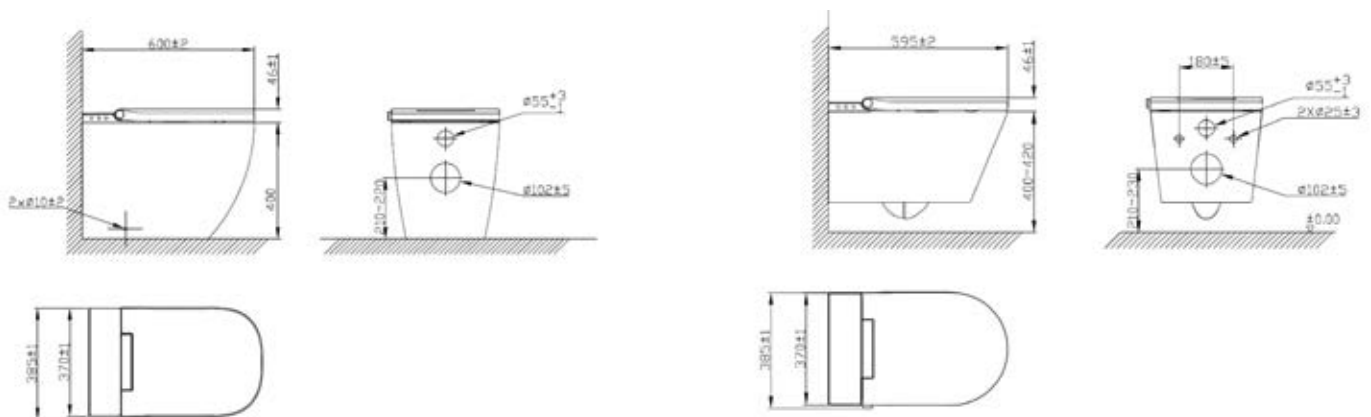

TECHNICAL DRAWINGS