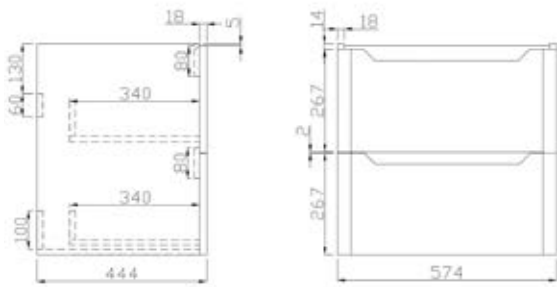

600mm wall hung

800mm wall hung

600mm Floor Standing

800mm Floor Standing

SANITARYWARE

Our sanitaryware collection boasts a wealth of beautiful curves and soft square profiles, adding a touch of elegance to any contemporary bathroom design.