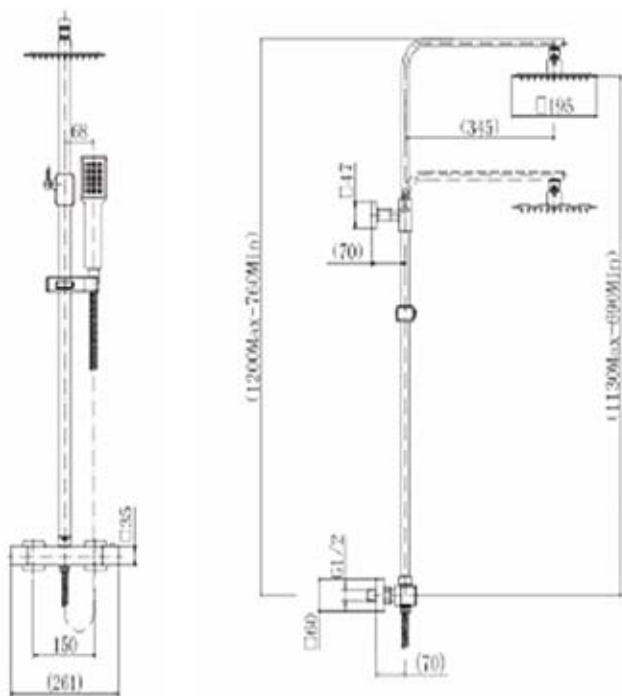

QC: 7669

£195.00

SHOWER TECHNICAL DRAWINGS

Soho

Twin Shower Head - Chrome/Black/Brushed Brass

Soho Plus Shower Head- Chrome

Matrix

Twn/plus shower head - Chrome/Black/Brushed Brass