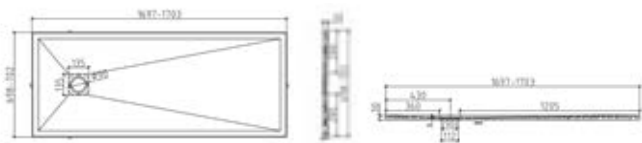

SLATE TRAY TECHNICAL DRAWINGS

RECTANGULAR TRAYS

700x1000mm

700x1200mm