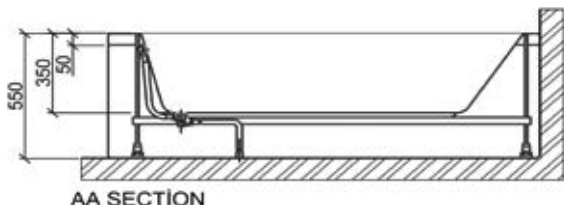

Double Ended Bath - 1700mm x 700mm

Single Ended Bath Intro - 1500mm x 700mm

Single Ended Bath - 1700mm x 750mm

Key Hole Bath - 1700mm x 750mm

Twin Grip Bath

Intro

Single Ended Bath - 1600mm x 700mm

L-shape