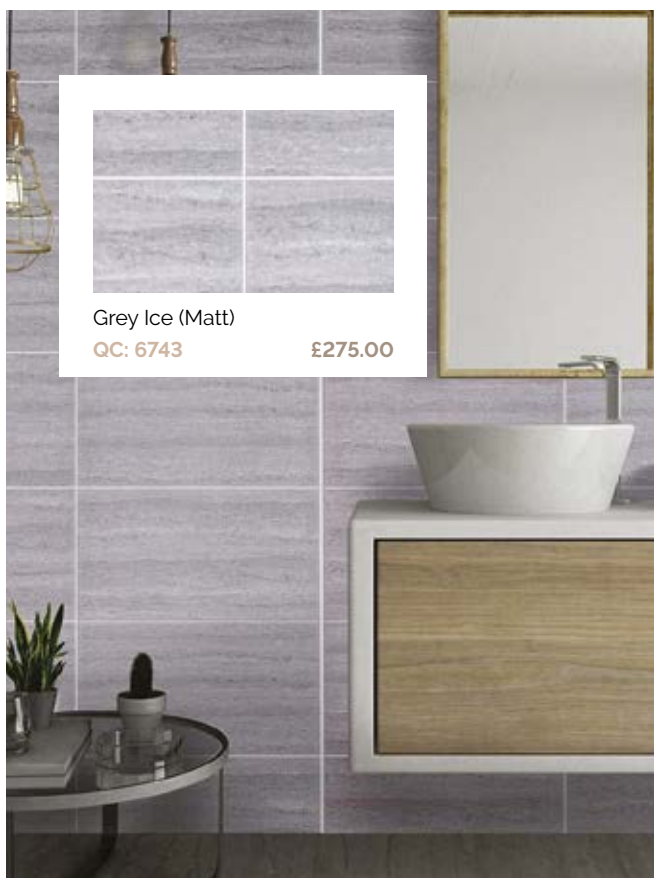

QC: 2257

£191.00

Milano (Matt)

QC: 1665

£191.00

ODYSSEY COLLECTION - 10mm (2 IN A PACK)

PRICED PER PACK - H: 2700mm W: 600mm D: 10mm

Grey Ice (Matt)
QC: 6743 £275.00