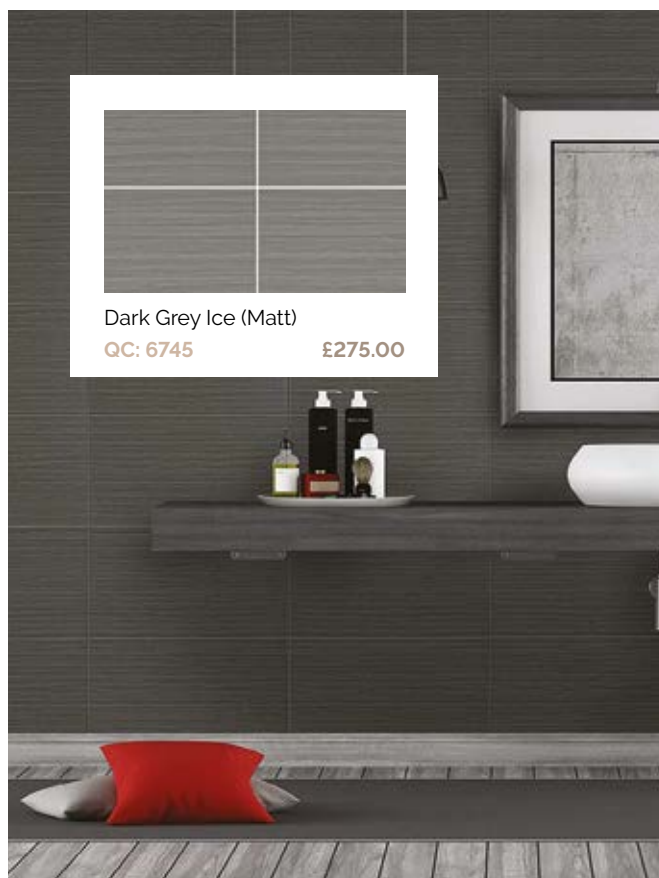

QC: 2257

£191.00

Milano (Matt)

QC: 1665

£191.00

ODYSSEY COLLECTION - 10mm (2 IN A PACK)

PRICED PER PACK - H: 2700mm W: 600mm D: 10mm

Grey Ice (Matt)
QC: 6743 £275.00