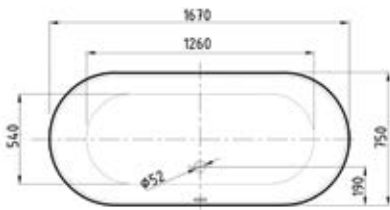

BATH TECHNICAL DRAWINGS

Sapporo

Kyoto

Tokyo

L-Shape Shower Bath

Nova Double End Bath