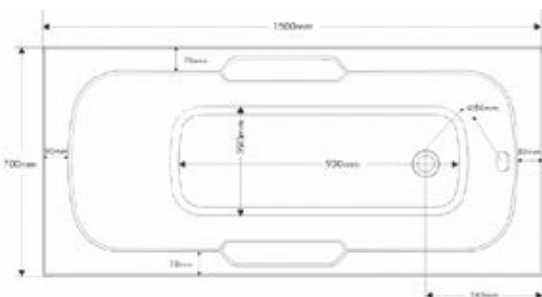

Double Ended Bath - 1700mm x 700mm

Single Ended Bath Intro - 1500mm x 700mm

Single Ended Bath - 1700mm x 750mm

Key Hole Bath - 1700mm x 750mm

Twin Grip Bath

Intro

Single Ended Bath - 1600mm x 700mm

L-shape