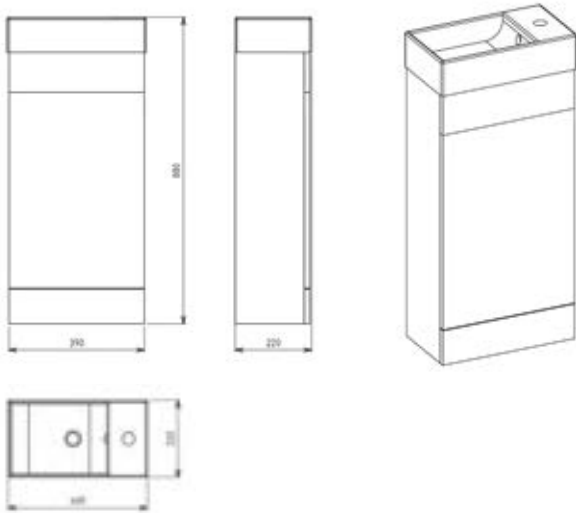

1100mm Basin Unit

1100mm WC Unit

500mm WC Unit

EDGE & LUNA TECHNICAL DRAWINGS

Edge Floor Vanity Unit

Luna Floor Vanity Unit

Edge Tall Unit

Edge & Luna 900mm LH/RH Basin