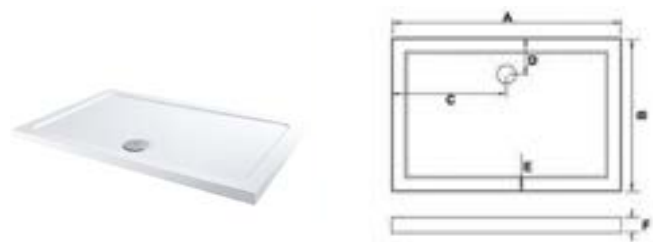

A	B	C	D	E	F
900	800	450	160	55	30
1000	800	500			
1100	800	550			
1200	800	600			
1400	800	700			
1500	800	750			
1600	800	800			
1700	800	850			

A	B	C	D	E	F
1000	900	500	160	55	30
1100	900	550			
1200	900	600			
1400	900	700			
1500	900	750			
1600	900	800			
1700	900	850