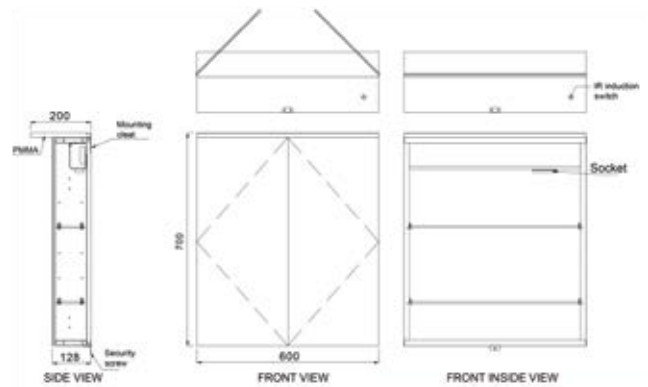

Eclipse | GIA-MIR019