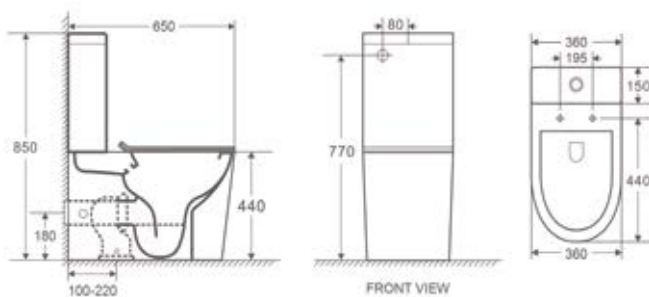

Rico

Toilet Fully Back To Wall