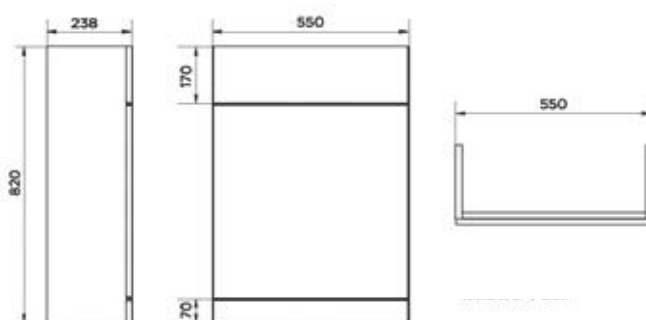

1100mm WC Unit