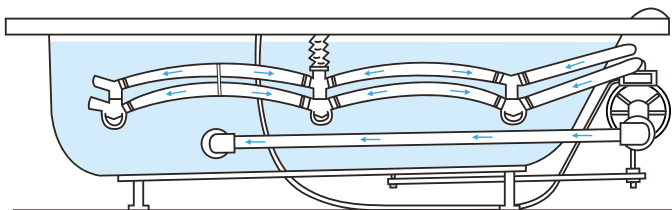

Maxidrain, with its arched pipe, v-shaped jets and sloping suction pipe, empties the water back into the bath and down the plughole. Simple but effective.

Whirlpool Cleaner - 500ml
BRNT-MAINTANCE-CLEANER
QC: 6440 £25.00