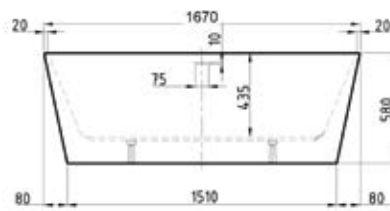

BATH TECHNICAL DRAWINGS

Sapporo

Kyoto

Tokyo

L-Shape Shower Bath

Nova Double End Bath