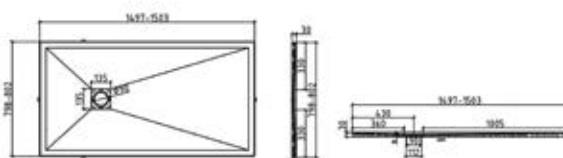

700x1700mm

800x1000mm

800x1200mm

800x1400mm

800x1500mm

800x1600mm

800x1700mm

SLATE TRAY TECHNICAL DRAWINGS