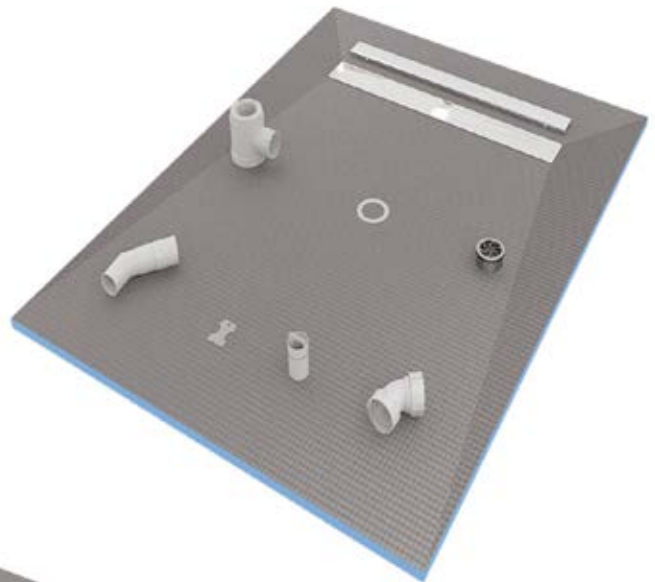

Underside of tray

WETROOM KITS

WETROOM SYSTEMS

- Easy-to-use system, with all components in one tub
- A complete waterproofing system
- Linear decks and square decks available
- CE Certifications
- Grab-and-go products - everything in 3 boxes
- 10-year guarantee
- Full step-by-step guide
- UK based engineer available for any enquiries
- Ready mixed tanking kit
- Includes waste