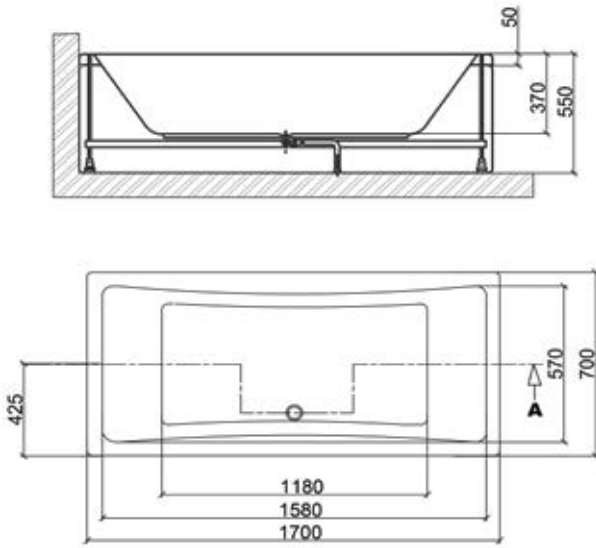

Double Ended Bath - 1700mm x 700mm

Single Ended Bath Intro - 1500mm x 700mm

Single Ended Bath - 1700mm x 750mm

Key Hole Bath - 1700mm x 750mm

Twin Grip Bath

Intro

Single Ended Bath - 1600mm x 700mm

L-shape