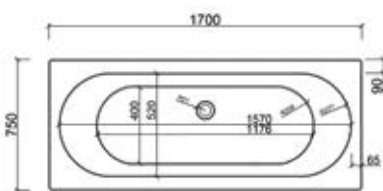

Nova Double End Bath