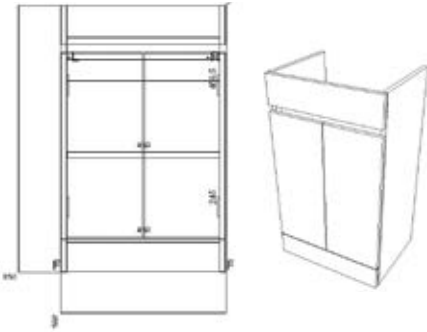

LUNA TECHNICAL DRAWINGS

500mm Floor Vanity Unit