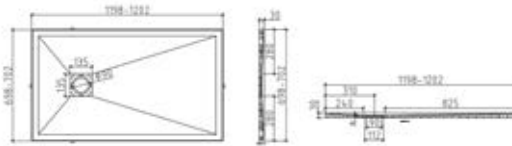

A	B	C	D	E	F	G
900	760	160	160	550	55	30
900	900					
1000	800					
1200	800					
1000	900					
1200	900					

SLATE TRAY TECHNICAL DRAWINGS

RECTANGULAR TRAYS

700x1000mm

700x1200mm

700x1400mm

700x1500mm

700x1600mm