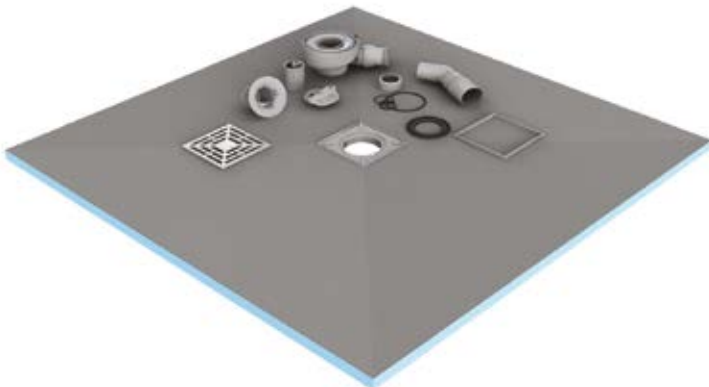

Underside of tray

WETROOM KITS

WETROOM SYSTEMS

- Easy-to-use system, with all components in one tub
- A complete waterproofing system
- Linear decks and square decks available
- CE Certifications
- Grab-and-go products - everything in 3 boxes
- 10-year guarantee
- Full step-by-step guide
- UK based engineer available for any enquiries
- Ready mixed tanking kit
- Includes waste