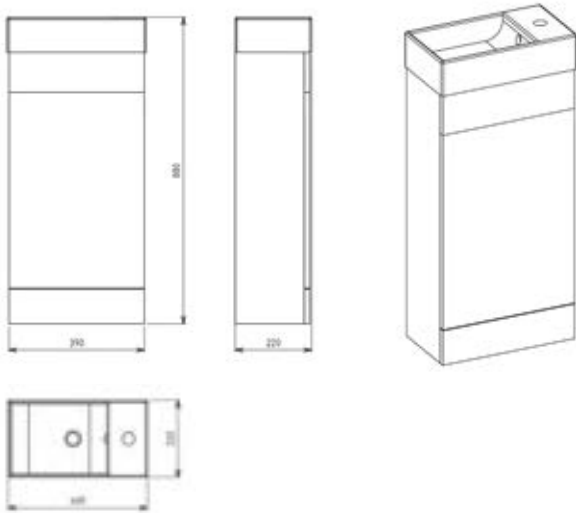

EDGE & LUNA TECHNICAL DRAWINGS

Edge Floor Vanity Unit