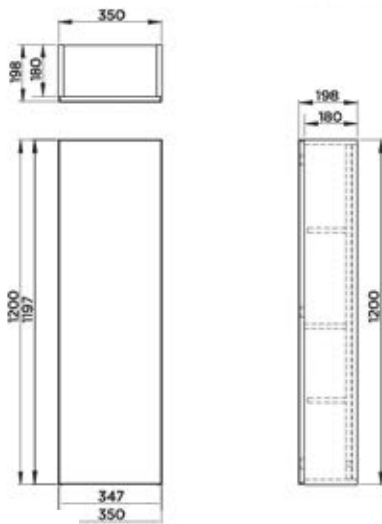

# EDGE & LUNA TECHNICAL DRAWINGS

Edge Floor Vanity Unit

Luna Floor Vanity Unit

Edge Tall Unit

Edge & Luna 900mm LH/RH Basin

Left Hand basin shown

Diagrams not to scale  
All dimensions in mm  
tolerance of  $\pm 0.5$ mm

# SIENNA TECHNICAL DRAWINGS

600mm wall hung

800mm wall hung

600mm Floor Standing

800mm Floor Standing