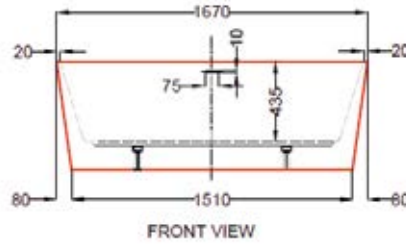

BATH TECHNICAL DRAWINGS

Sapporo

Kyoto

Tokyo

L-Shape Shower Bath

Nova Double End Bath