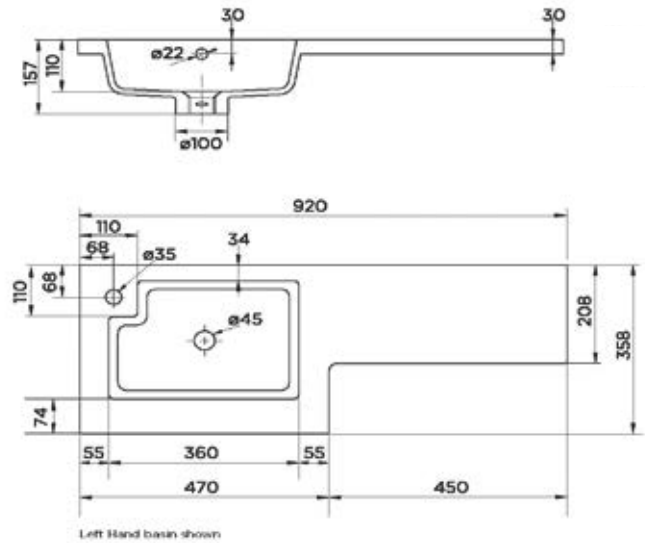

# EDGE & LUNA TECHNICAL DRAWINGS

Edge Floor Vanity Unit

Luna Floor Vanity Unit

Edge Tall Unit

Edge & Luna 900mm LH/RH Basin

Left Hand basin shown

Diagrams not to scale  
All dimensions in mm  
tolerance of  $\pm 0.5$ mm