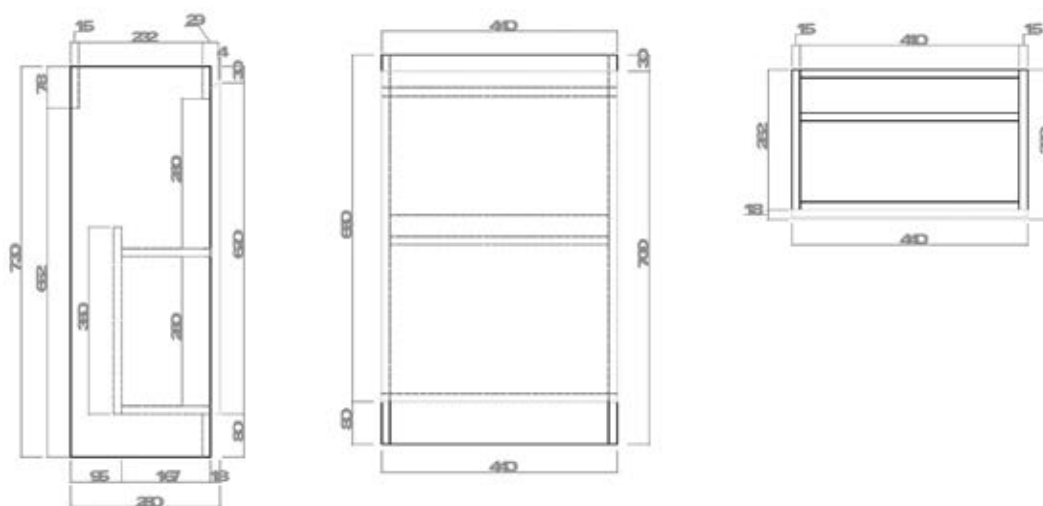

# COMO TECHNICAL DRAWINGS

600mm Wall Hung Unit

800mm Wall Hung Unit

450mm Floor Vanity Unit