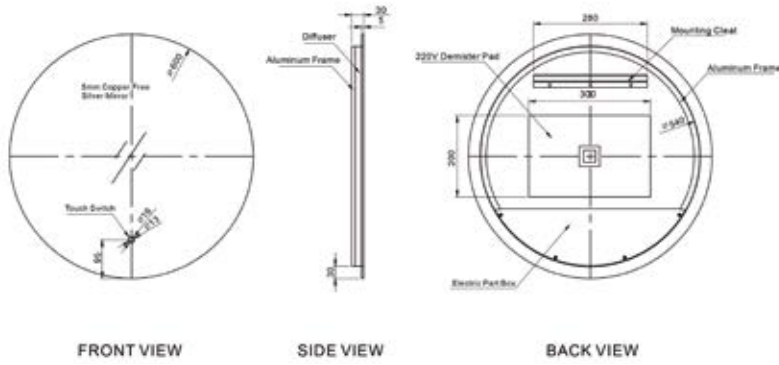

MIRROR TECHNICAL DRAWINGS

Branch | GIA-MIR007