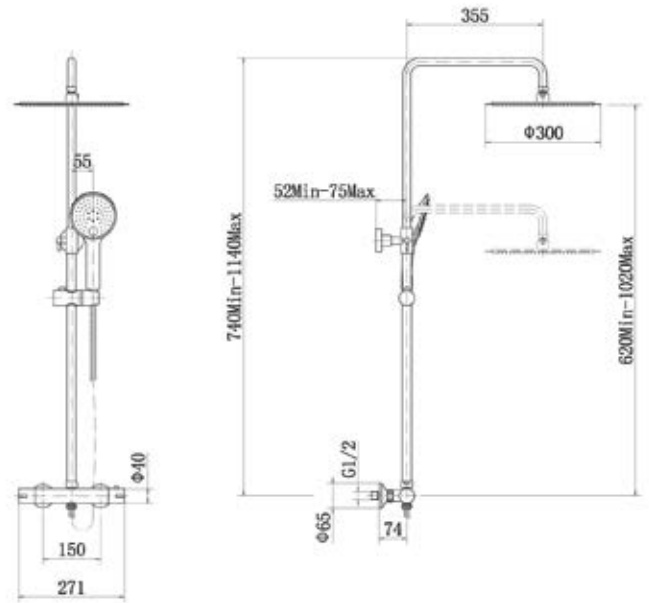

Soho Plus Shower Head- Chrome