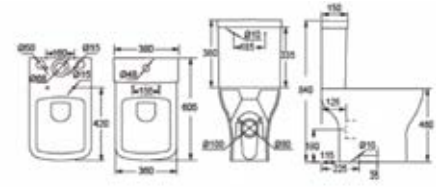

Comfort Height