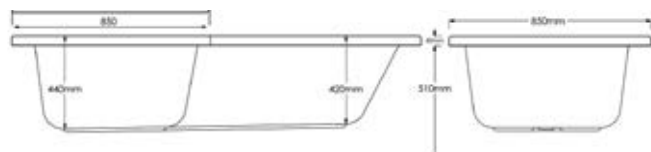

L-Shape Shower Bath