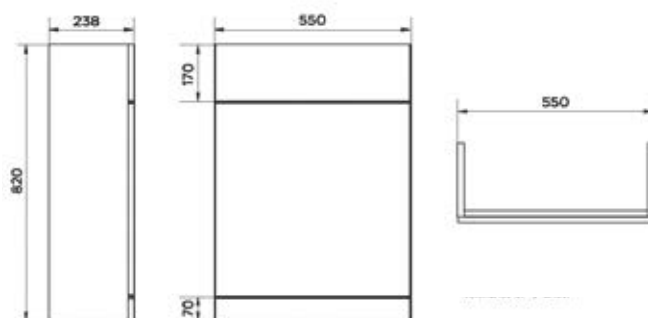

1100mm WC Unit