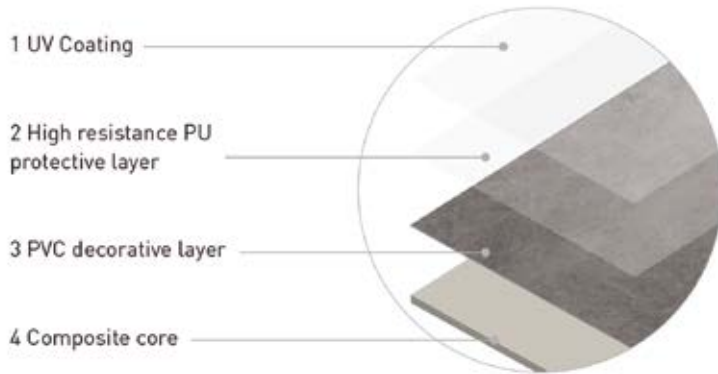

25% PVC
70% Mineral Powder
5% Resin

Extra-thin product,
perfect to cover all
kind of surfaces.

EXTRA THIN
4MM THICKNESS

COMPLETELY
WATERPROOF

CLASS 1
FIRE RATED

SOUND & THERMAL
INSULATION

QUICK AND EASY
INSTALLATIONS