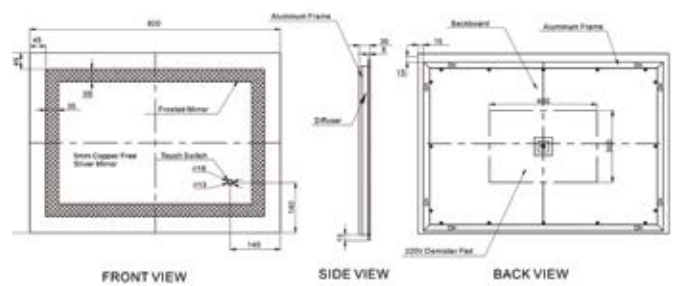

Elyse | GIA-MIR017