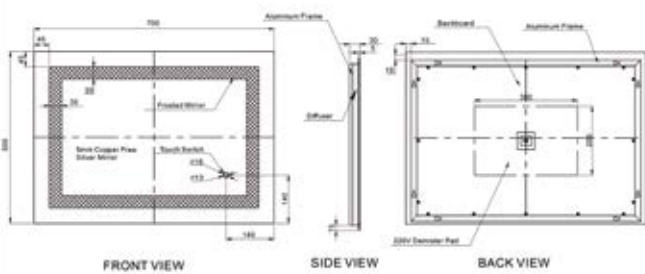

Elyse | GIA-MIR016