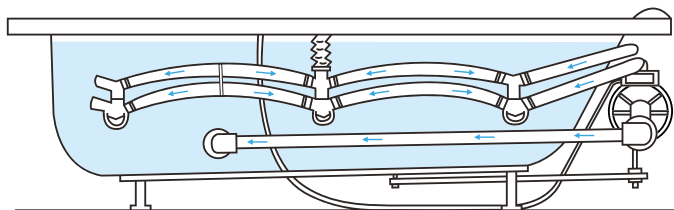

Maxidrain, with its arched pipe, v-shaped jets and sloping suction pipe, empties the water back into the bath and down the plughole. Simple but effective.

Whirlpool Cleaner - 500ml
BRNT-MAINTANCE-CLEANER
QC: 6440 £25.00