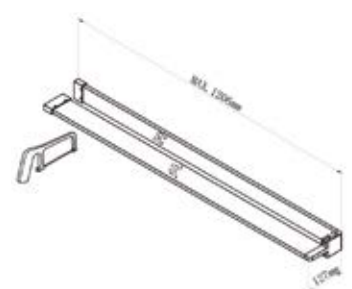

WETROOM PANEL SHELF

- Internal shelf for all your bathroom accessories
- Outside rail shelf for your towel
- Keeps your showering area organised

Colour	Product Code	QC	Price
CHROME	GIA-SHE001	QC: 7719	£125.00
BLACK	GIA-SHE002	QC: 7720	£130.00
BRUSHED BRASS	GIA-SHE003	QC: 7721	£135.00