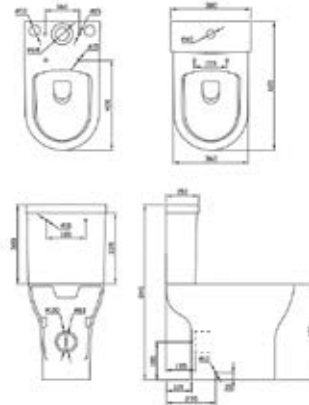

Comfort Short Projection