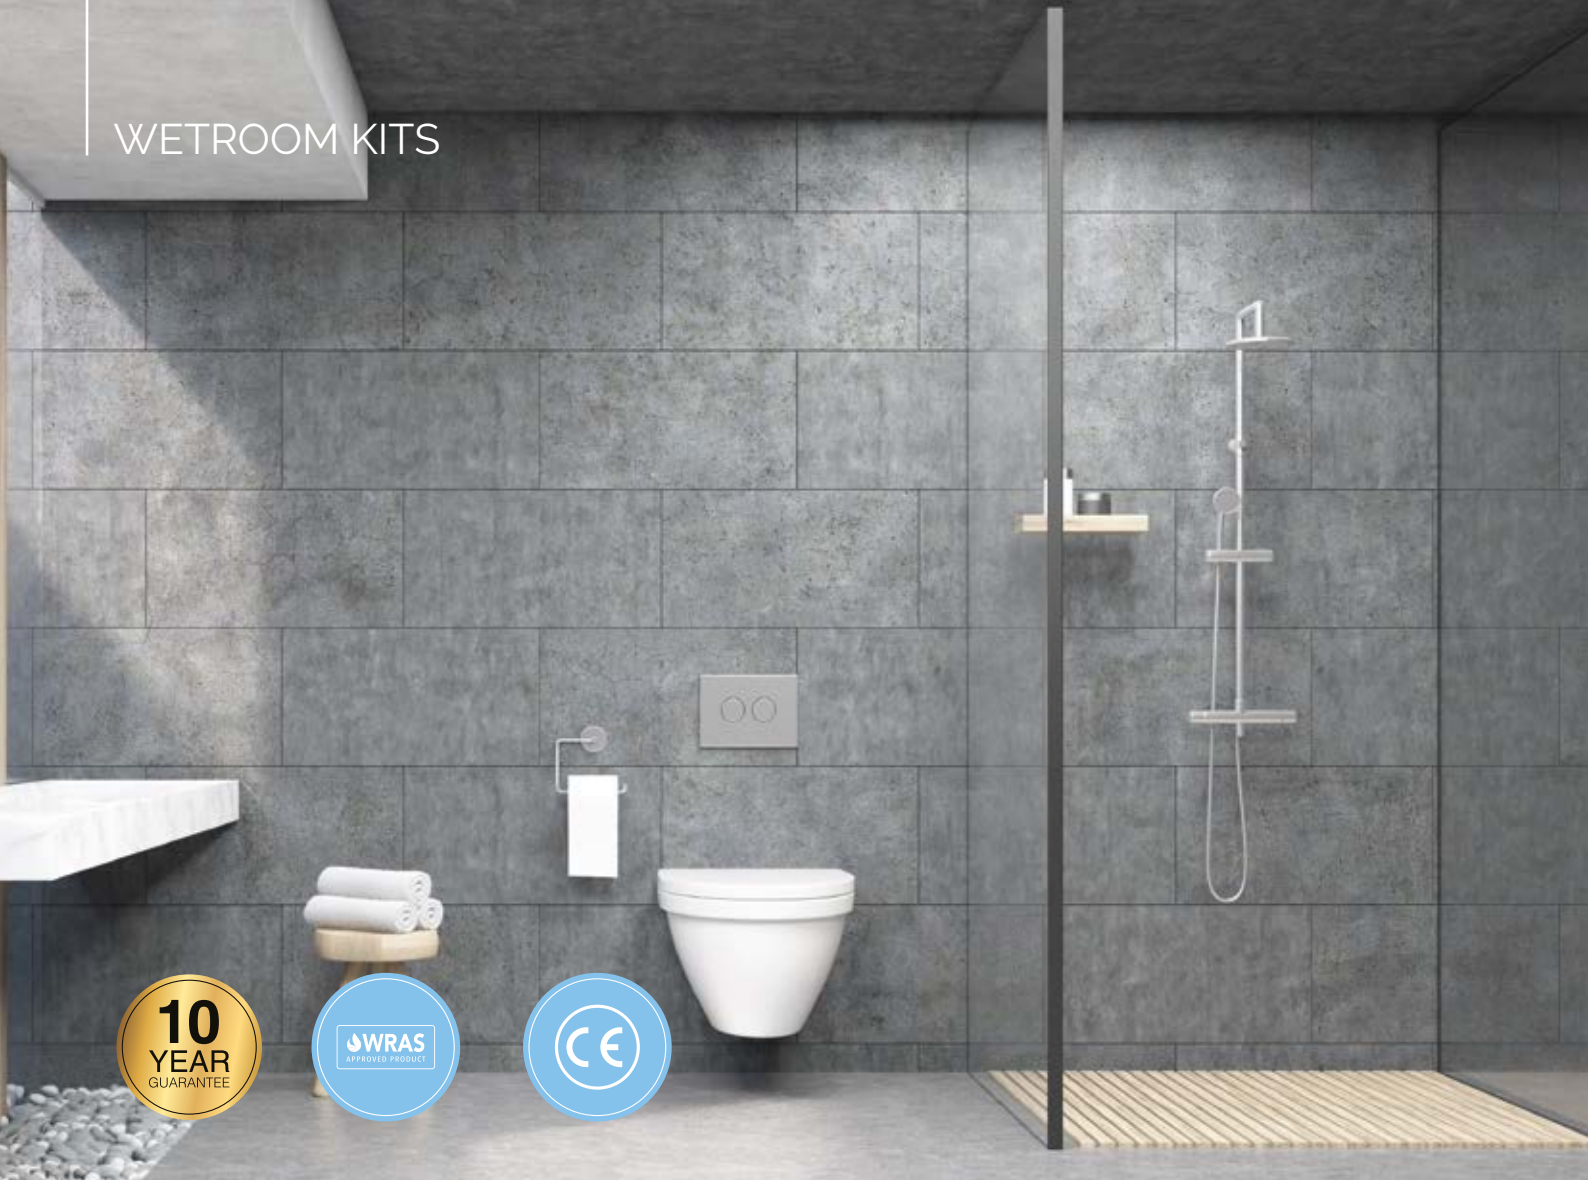

## WETROOM SYSTEMS

- Easy-to-use system, with all components in one tub
- A complete waterproofing system
- Linear decks and square decks available
- CE Certifications
- Grab-and-go products - everything in 3 boxes
- 10-year guarantee
- Full step-by-step guide
- UK based engineer available for any enquiries
- Ready mixed tanking kit
- Includes waste