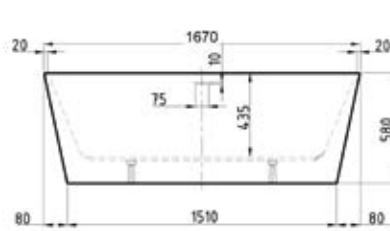

BATH TECHNICAL DRAWINGS

Sapporo

Kyoto

Tokyo

L-Shape Shower Bath

Nova Double End Bath