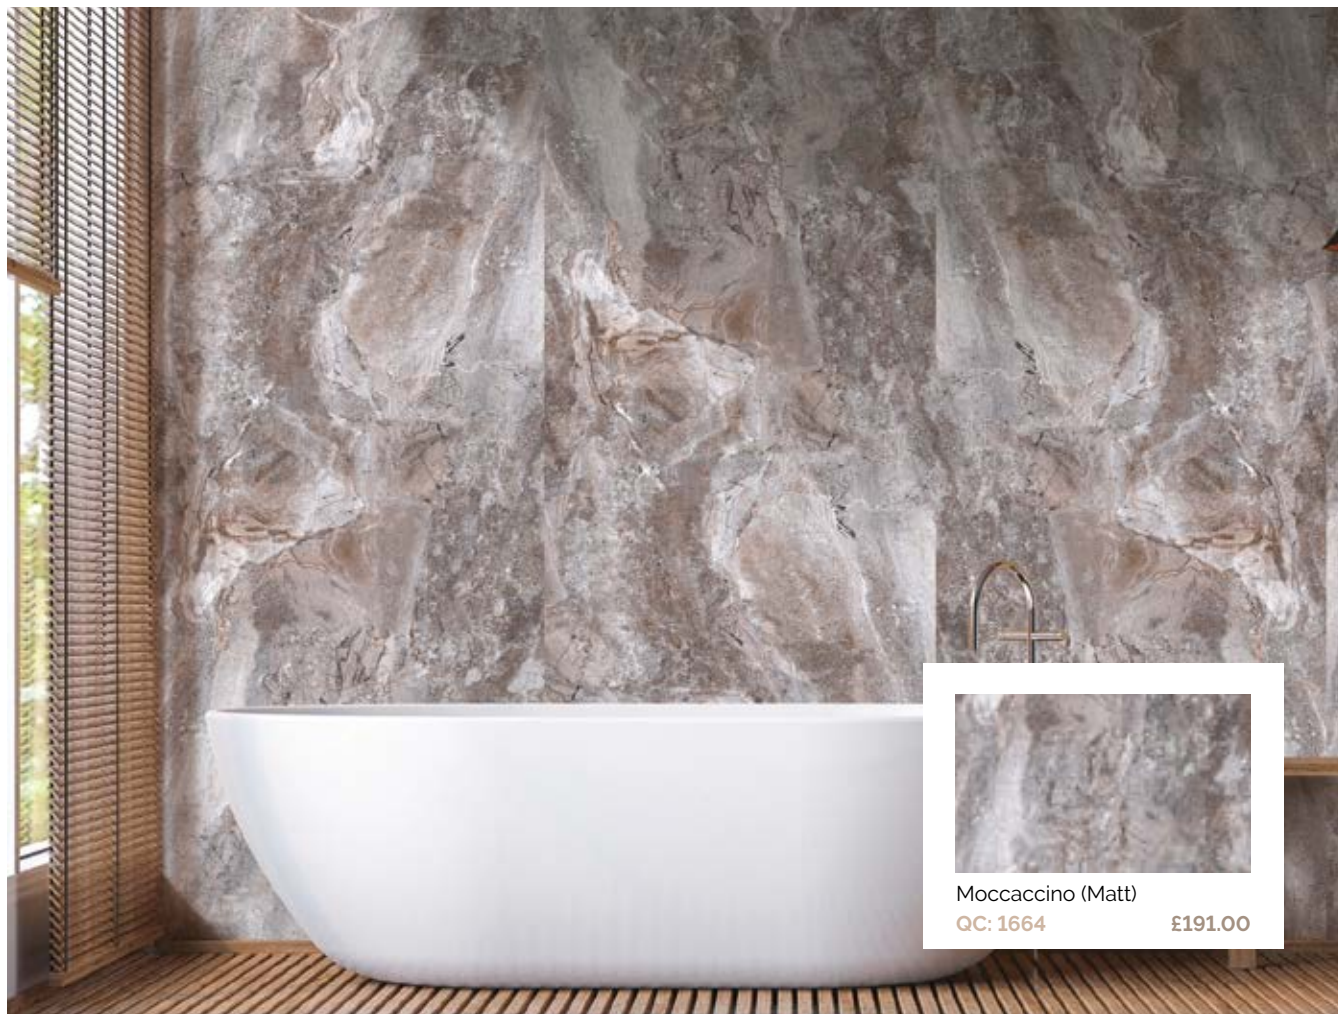

DELUXE PANELS - 10mm

PRICED PER PANEL - H: 2400mm W: 1000mm D: 10mm

Moccaccino (Matt)

QC: 1664

£191.00