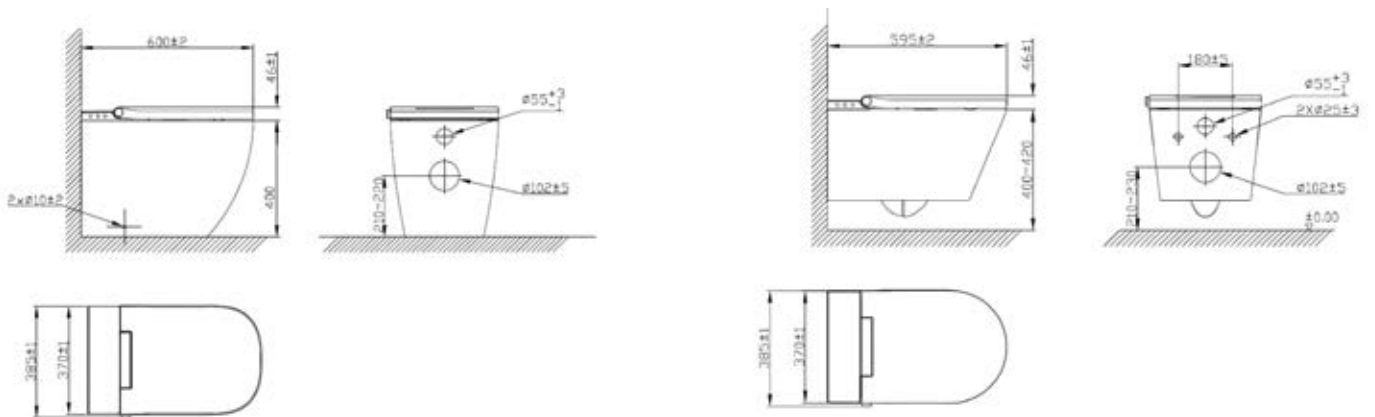

TECHNICAL DRAWINGS