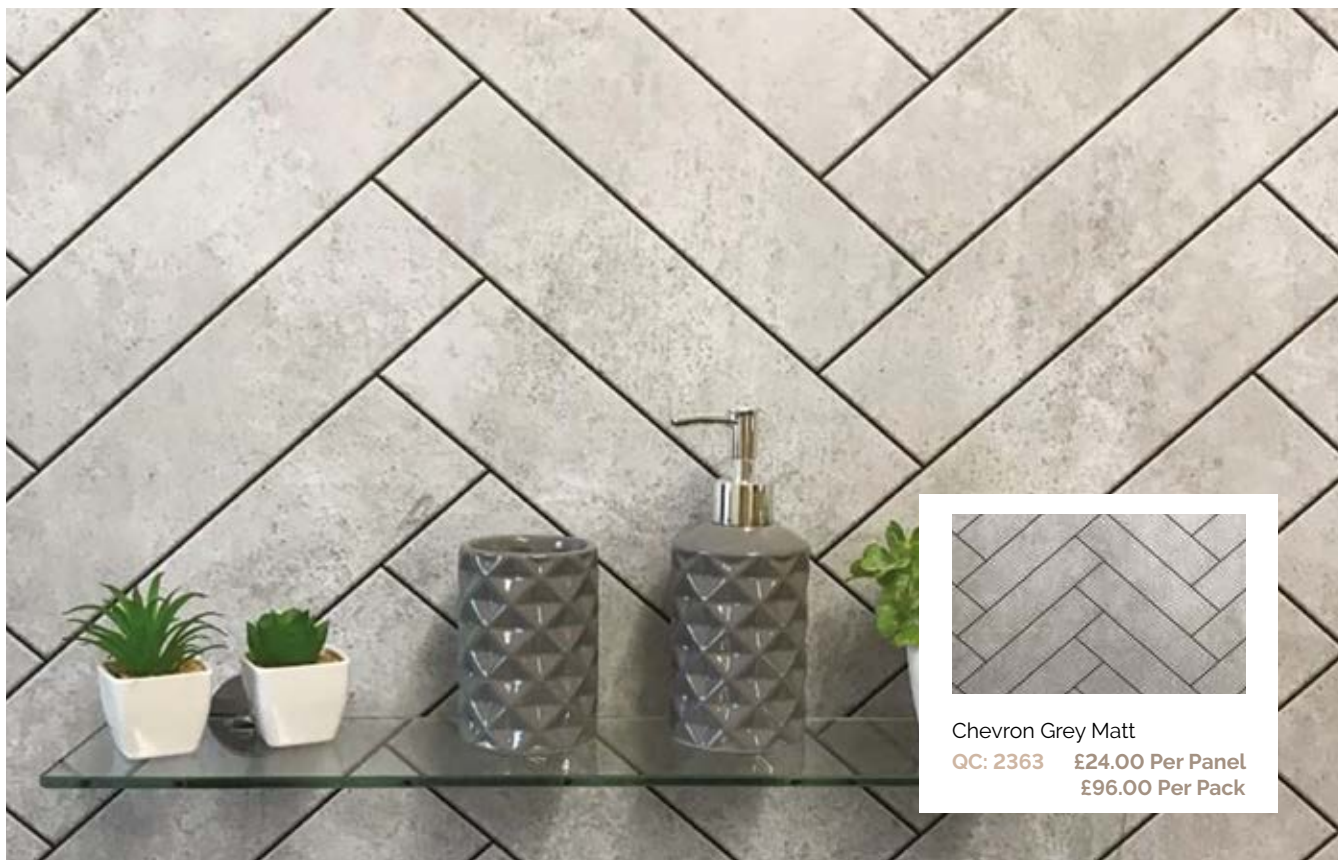

# CLASSIC PANELS - 9.5mm (5 IN A PACK)

PRICED PER PACK - H: 2700mm W: 250mm D: 9.5mm

White Sparkle Chrome (Gloss)

QC: 85

£105.00 per pack

Black Sparkle Chrome (Gloss)

QC: 27

£105.00