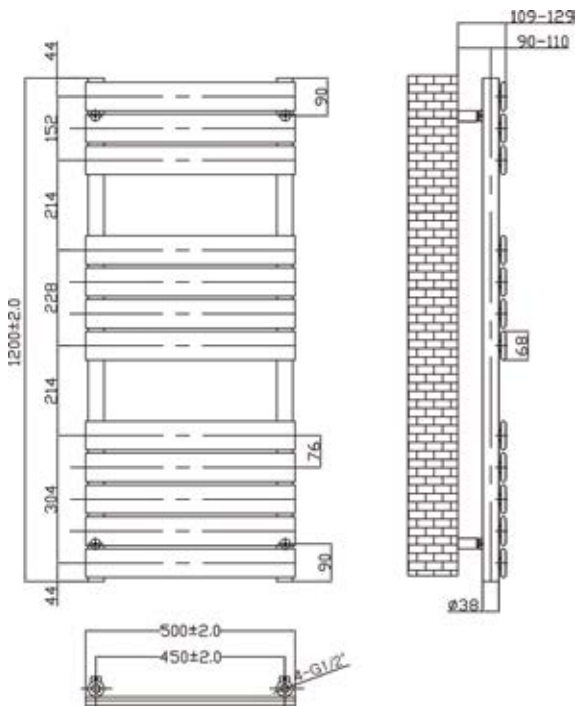

Nova

Anthracite Heated Towel Rail