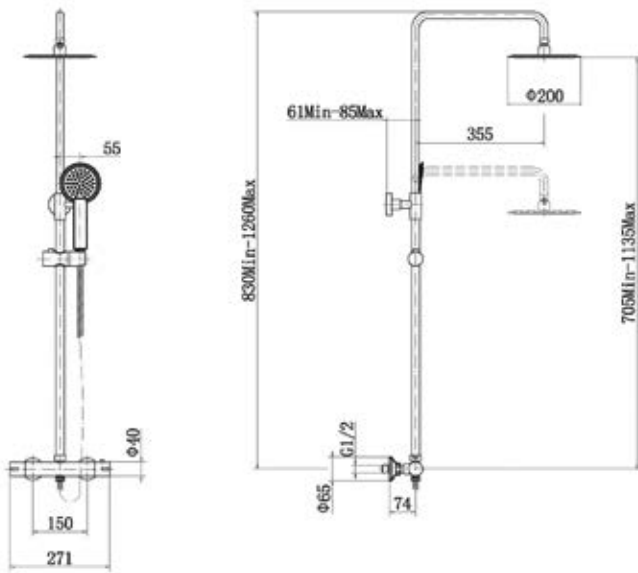

SHOWER TECHNICAL DRAWINGS

Soho

Twin Shower Head - Chrome/Black/Brushed Brass