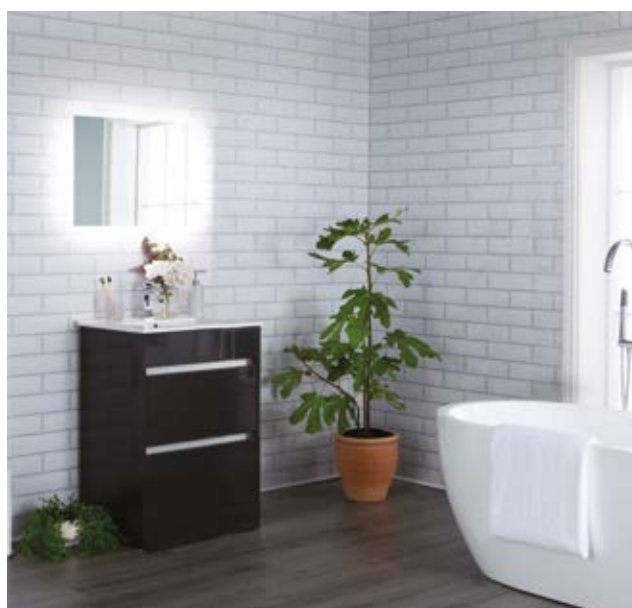

# DELUXE PANELS - 10mm

PRICED PER PANEL - H: 2400mm W: 1000mm D: 10mm

Moccaccino (Matt)

QC: 1664

£191.00

London Tile (Gloss)

QC: 2257

£191.00