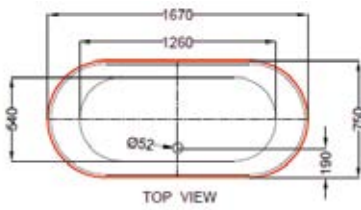

BATH TECHNICAL DRAWINGS

Sapporo

Kyoto

Tokyo

L-Shape Shower Bath

Nova Double End Bath