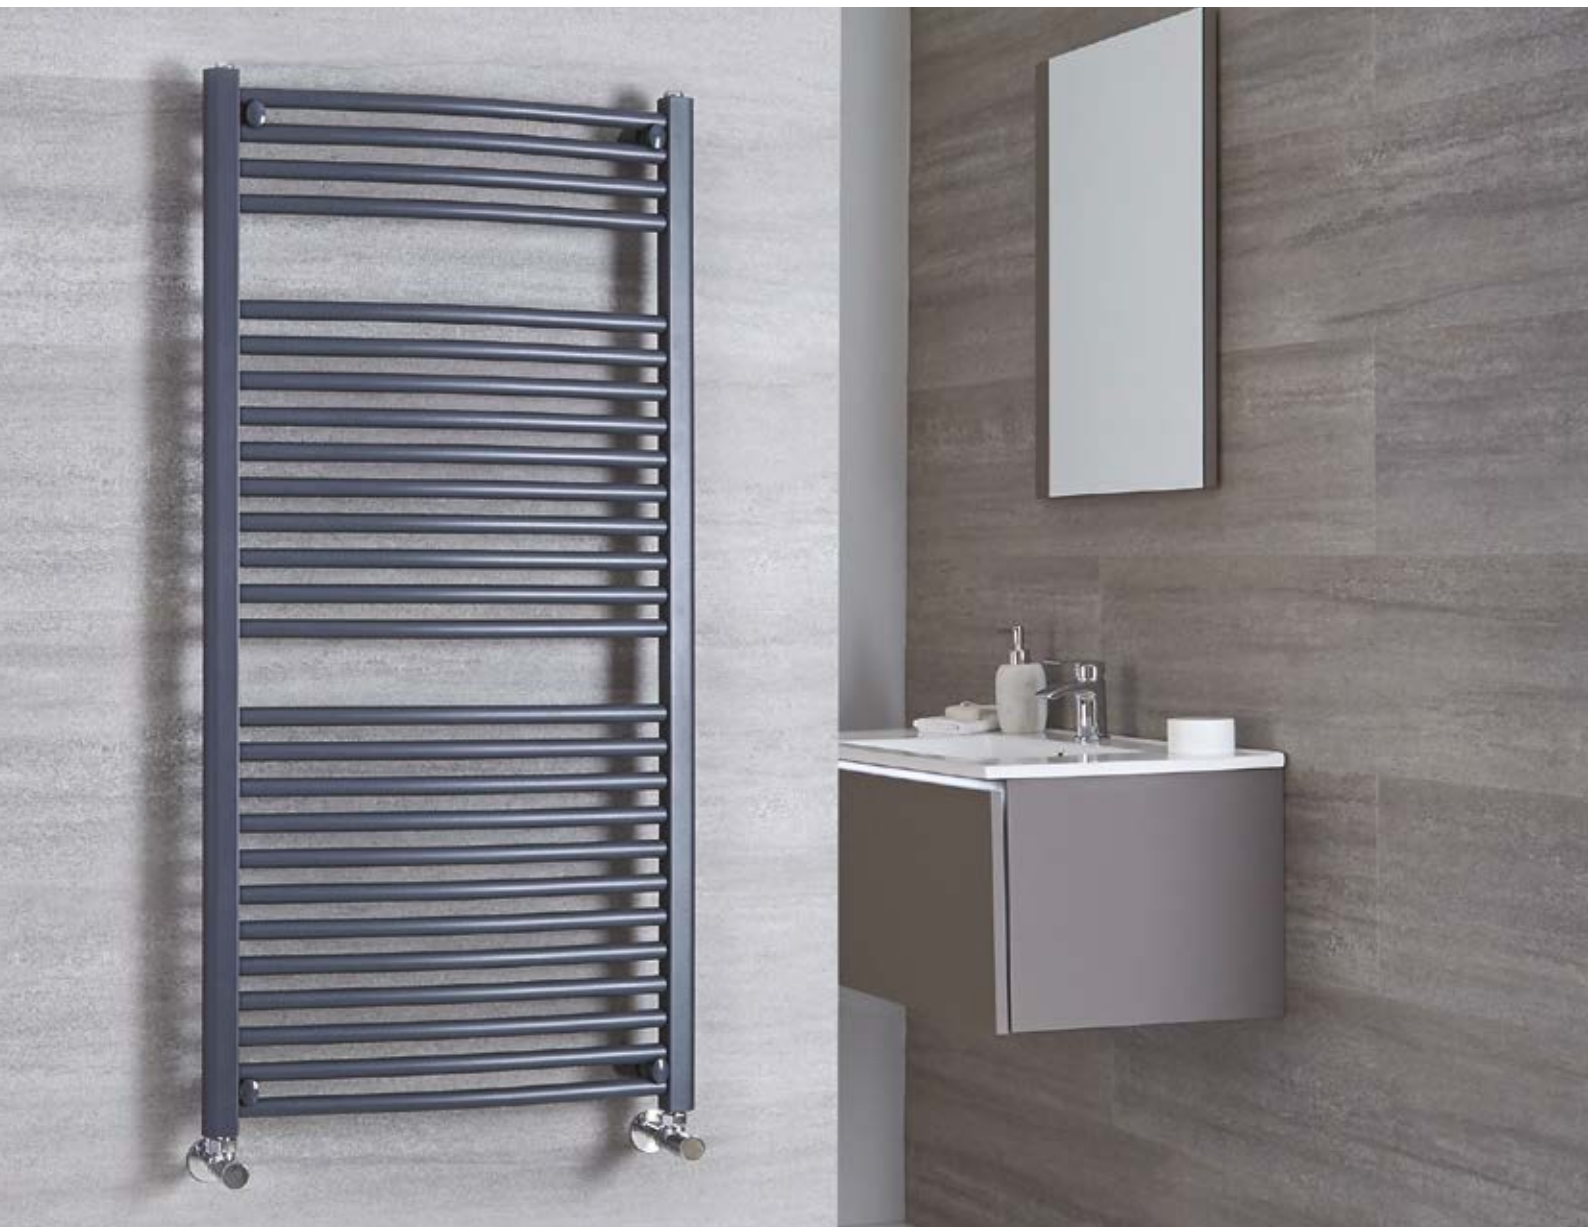

ANTHRACITE LADDER RAILS 22MM

Intro Anthracite

Radiator valves available on page 188

Description	Product Code	Bars	HC	BTUs	Price	QC
Height: 800mm, Width: 500mm	GIA-LRA50X80	12	455	1652	£96.00	577
Height: 1200mm, Width: 500mm	GIA-LRA50X120	18	455	2396	£125.00	579
Height: 1600mm, Width: 500mm	GIA-LRA50X160	25	455	3175	£151.00	581
Height: 800mm, Width: 600mm	GIA-LRA60X80	19	555	2006	£103.00	583
Height: 1200mm, Width: 600mm	GIA-LRA60X120	19	555	2679	£135.00	585
Height: 1600mm, Width: 600mm	GIA-LRA60X160	26	555	3386	£177.00	587