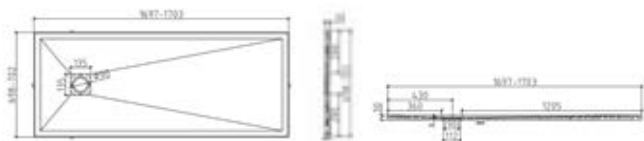

## RECTANGULAR TRAYS

700x1000mm

700x1200mm

700x1400mm

700x1500mm

700x1600mm

700x1700mm

800x1000mm