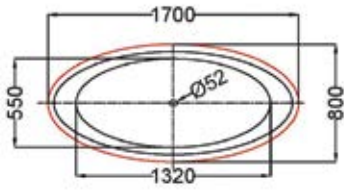

BATH TECHNICAL DRAWINGS

Sapporo