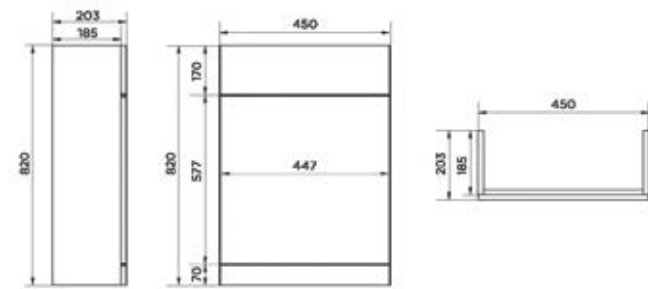

900mm WC Unit