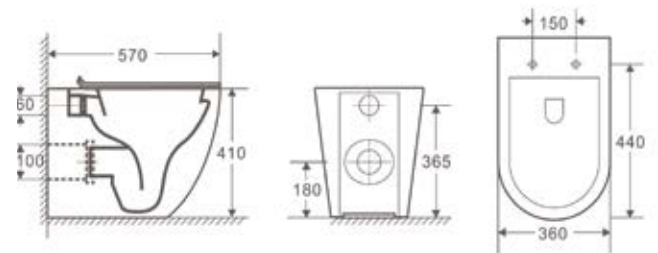

Back To Wall Pan