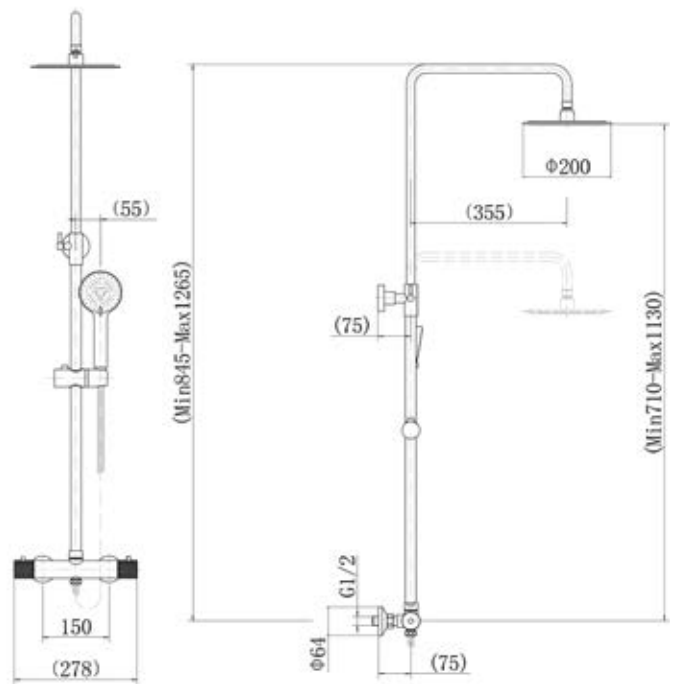

Halo

Twin shower head - Chrome/Black/Brushed Brass