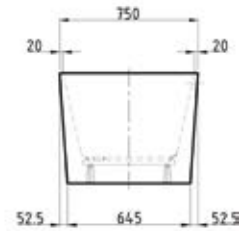

BATH TECHNICAL DRAWINGS

Sapporo

Kyoto

Tokyo

L-Shape Shower Bath

Nova Double End Bath