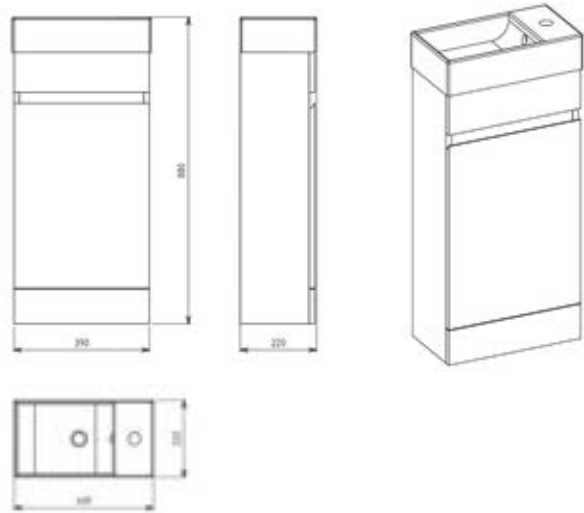

Luna Floor Vanity Unit