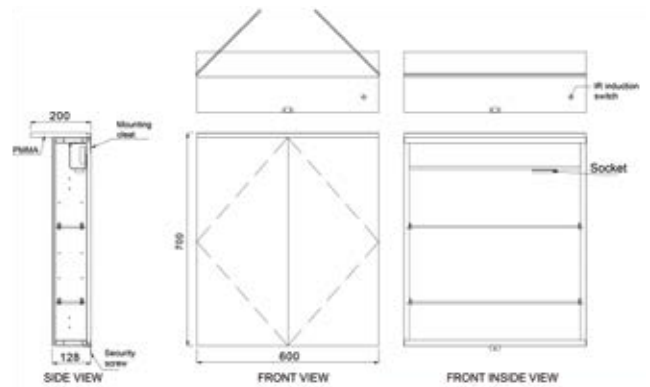

Eclipse | GIA-MIR019