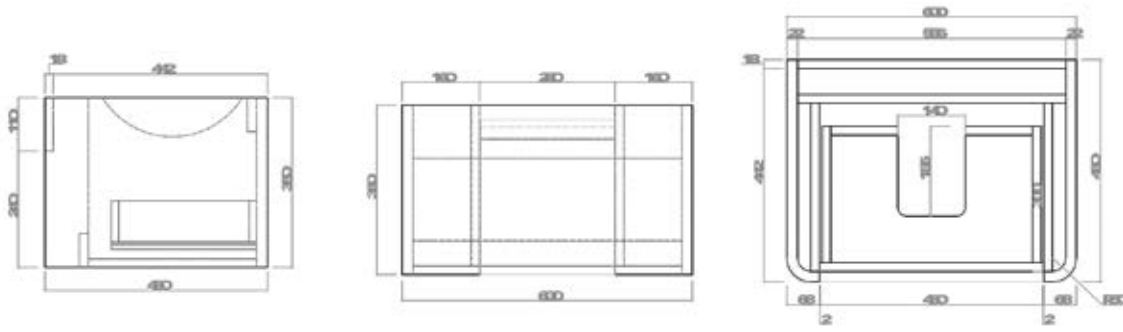

# COMO TECHNICAL DRAWINGS

600mm Wall Hung Unit

800mm Wall Hung Unit

450mm Floor Vanity Unit