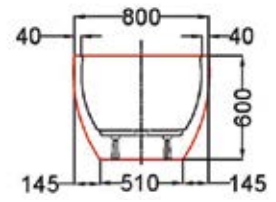

BATH TECHNICAL DRAWINGS

Sapporo