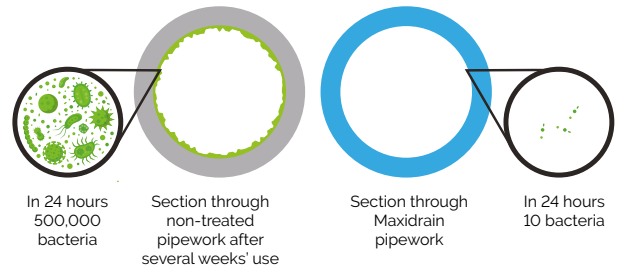

Product Code	Description	Price	QC
BRNT-ANTIBAC-PIPE	Antibacterial Pipe	£172.00	6644