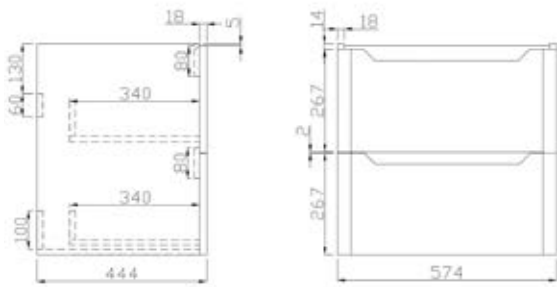

# SIENNA TECHNICAL DRAWINGS

600mm wall hung

800mm wall hung

600mm Floor Standing

800mm Floor Standing