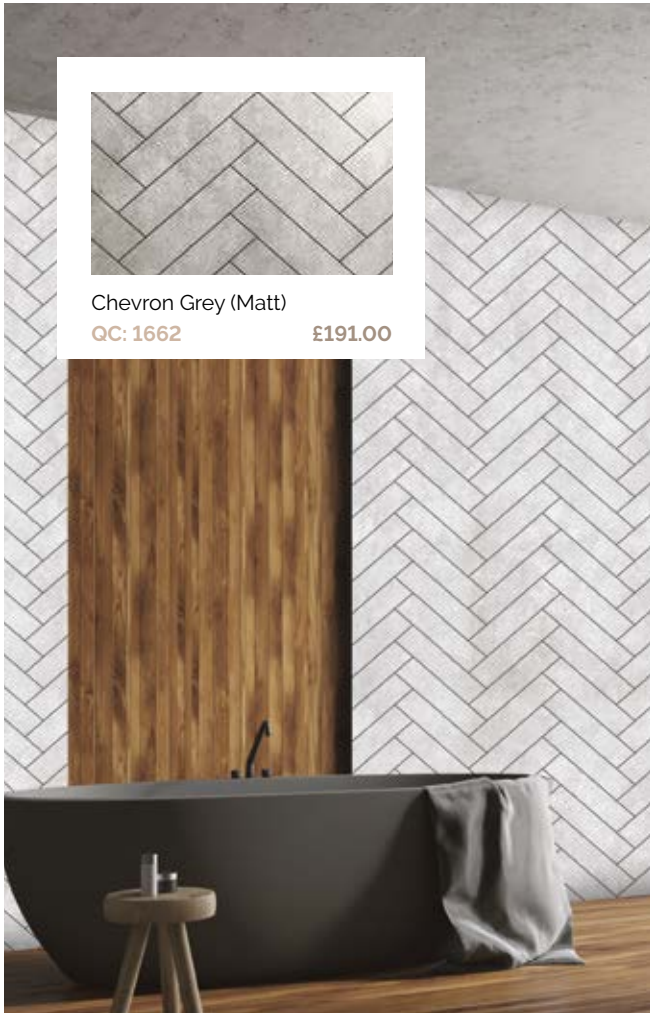

DELUXE PANELS - 10mm

PRICED PER PANEL - H: 2400mm W: 1000mm D: 10mm