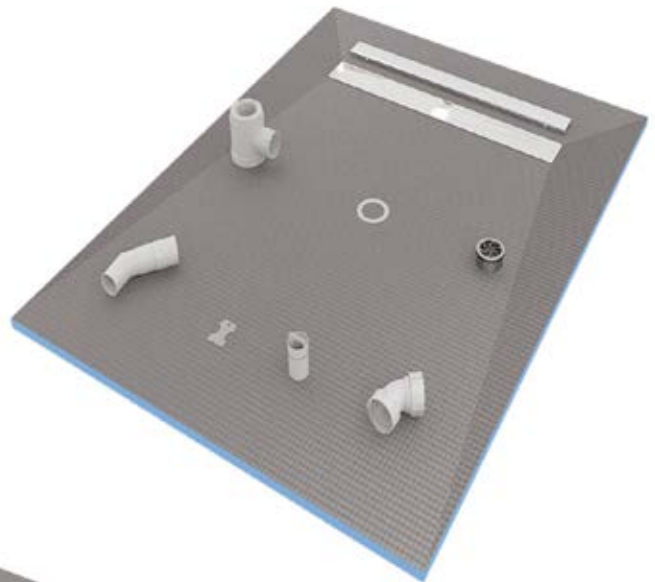

WETROOM KITS

WETROOM SYSTEMS

- Easy-to-use system, with all components in one tub
- A complete waterproofing system
- Linear decks and square decks available
- CE Certifications
- Grab-and-go products - everything in 3 boxes
- 10-year guarantee
- Full step-by-step guide
- UK based engineer available for any enquiries
- Ready mixed tanking kit
- Includes waste