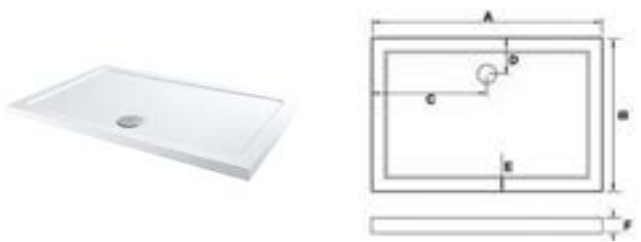

A	B	C	D	E	F
900	800	450	160	55	30
1000	800	500			
1100	800	550			
1200	800	600			
1400	800	700			
1500	800	750			
1600	800	800			
1700	800	850			

A	B	C	D	E	F
1000	900	500	160	55	30
1100	900	550			
1200	900	600			
1400	900	700			
1500	900	750			
1600	900	800			
1700	900	850