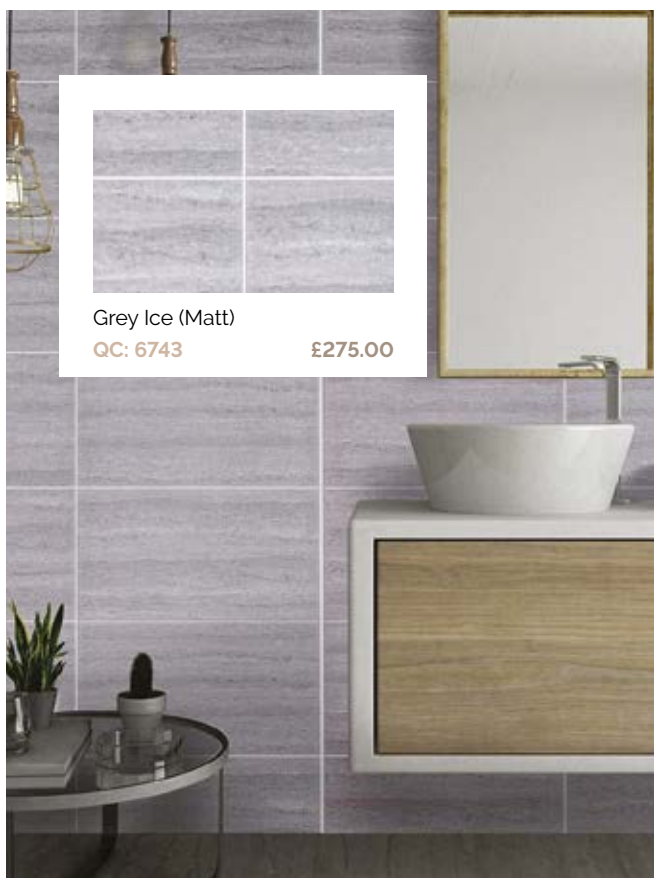

ODYSSEY COLLECTION - 10mm (2 IN A PACK)

PRICED PER PACK - H: 2700mm W: 600mm D: 10mm

Grey Ice (Matt)
QC: 6743   £275.00