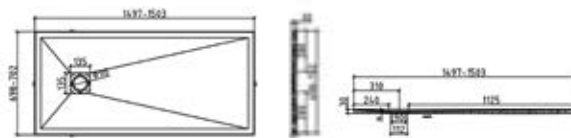

## RECTANGULAR TRAYS

700x1000mm

700x1200mm

700x1400mm

700x1500mm

700x1600mm

700x1700mm

800x1000mm