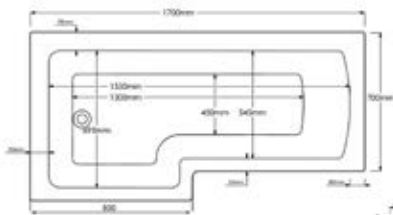

L-Shape Shower Bath