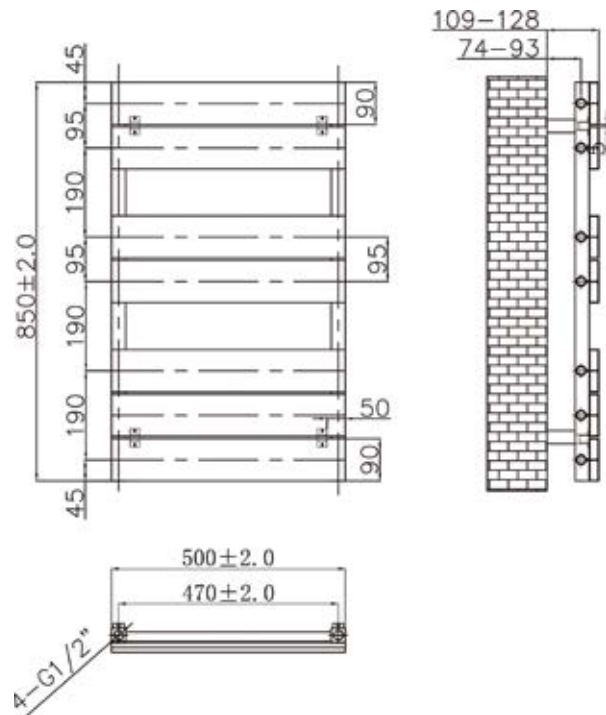

Rico

Anthracite Heated Towel Rail