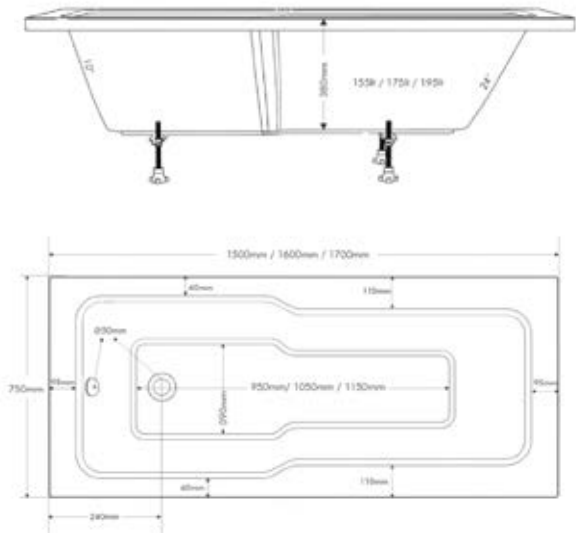

## Edge

Double Ended Bath - 1700mm x 700mm

Single Ended Bath Intro - 1500mm x 700mm

Single Ended Bath - 1700mm x 750mm

Key Hole Bath - 1700mm x 750mm

Twin Grip Bath