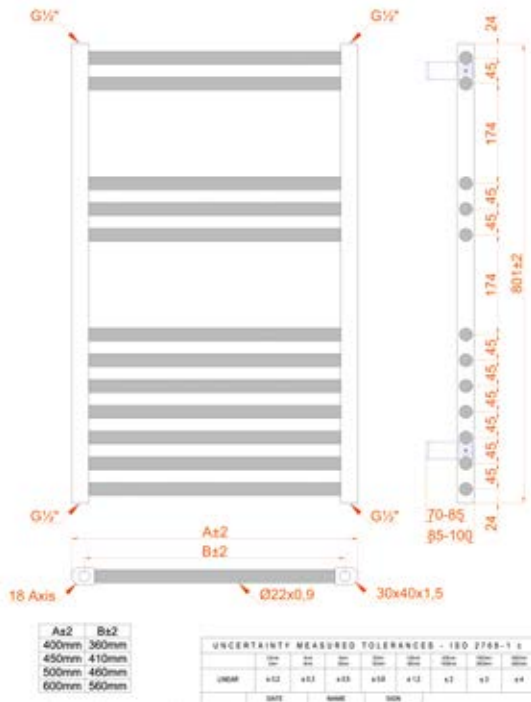

Ladder Rail