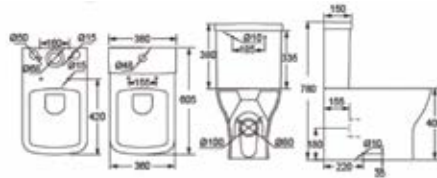

Fully Back To Wall