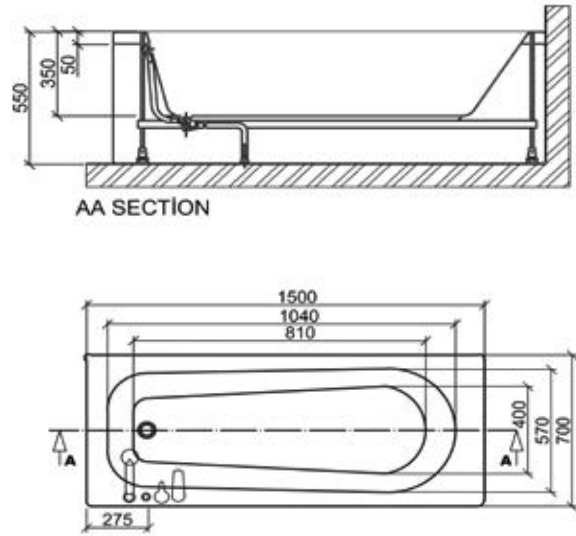

## Edge

Double Ended Bath - 1700mm x 700mm

Single Ended Bath Intro - 1500mm x 700mm

Single Ended Bath - 1700mm x 750mm

Key Hole Bath - 1700mm x 750mm

Twin Grip Bath