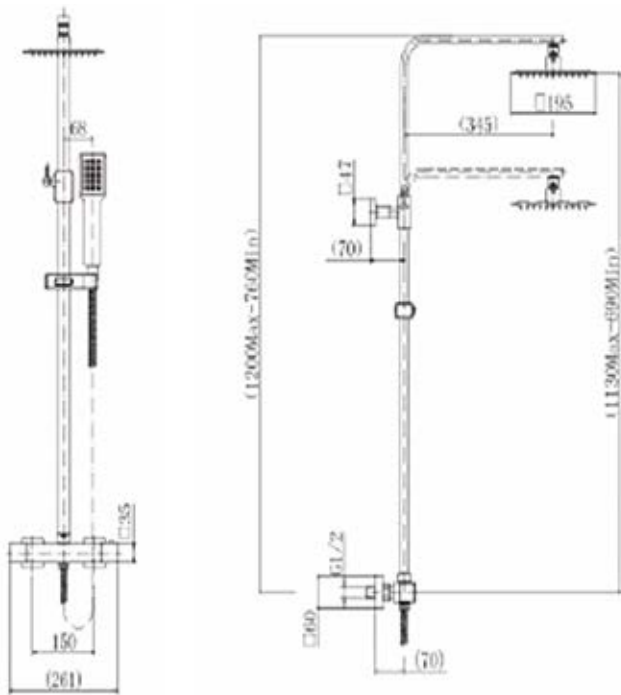

Matrix

Twn/plus shower head - Chrome/Black/Brushed Brass