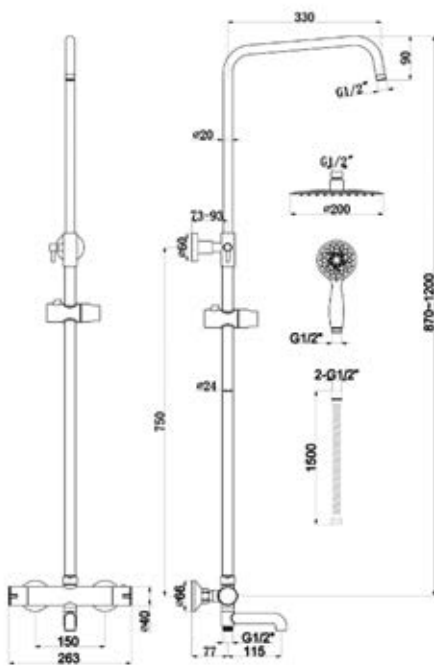

Hampton

Twin Shower Head with Bath Filler - Chrome/Black