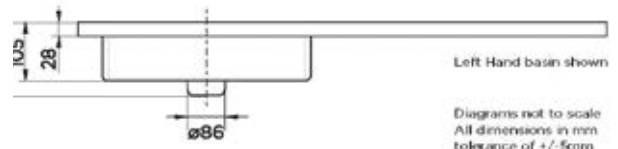

Edge & Luna 900mm LH/RH Basin

Left Hand basin shown

Diagrams not to scale
All dimensions in mm
tolerance of ± 0.5 mm