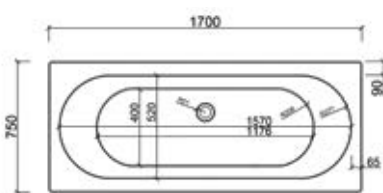

Nova Double End Bath