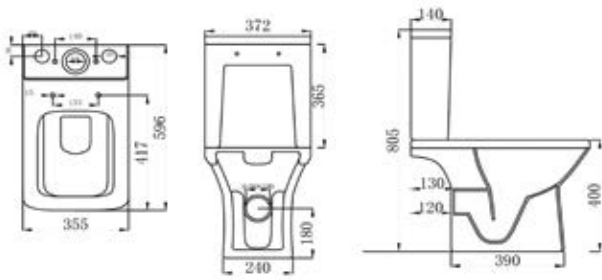

SANITARYWARE TECHNICAL DRAWINGS

Juniper

Open Back Pan