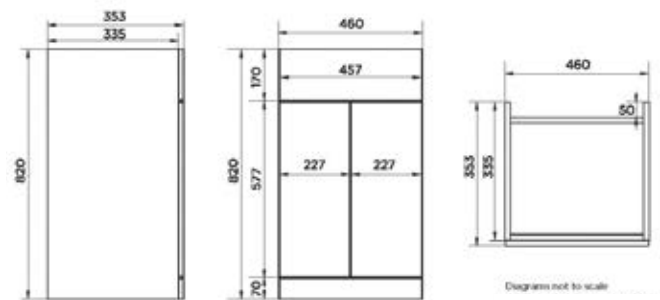

900mm Basin Unit