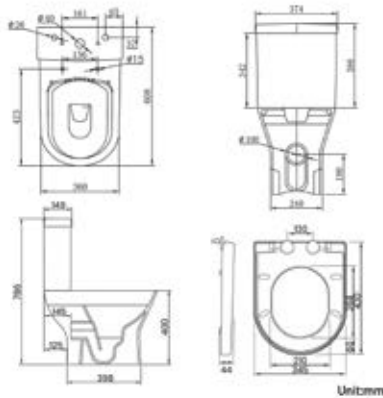

SANITARYWARE TECHNICAL DRAWINGS

Azzurra

Short Projection