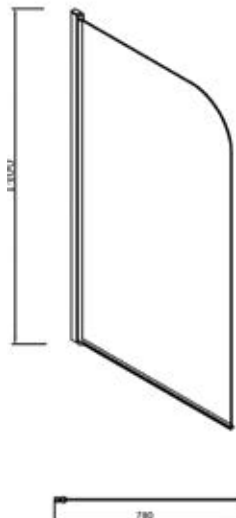

Intro

Single Ended Bath - 1600mm x 700mm

L-shape

Shower Bath

BATH SCREEN TECHNICAL DRAWINGS

Intro Square Bath
Screen Chrome/Black

Intro Black Grid
Bath Screen

Intro Round Bath Screen
Chrome/Black

L-shape Bath Screen
Chrome/Black/Grid