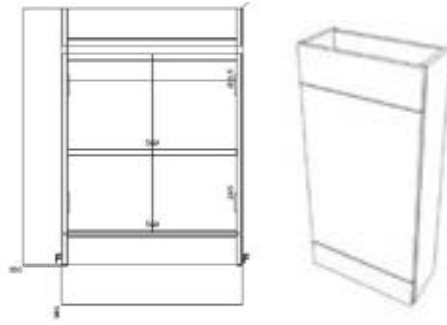

600mm Floor Vanity Unit