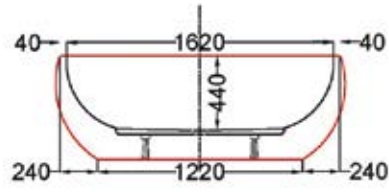

BATH TECHNICAL DRAWINGS

Sapporo