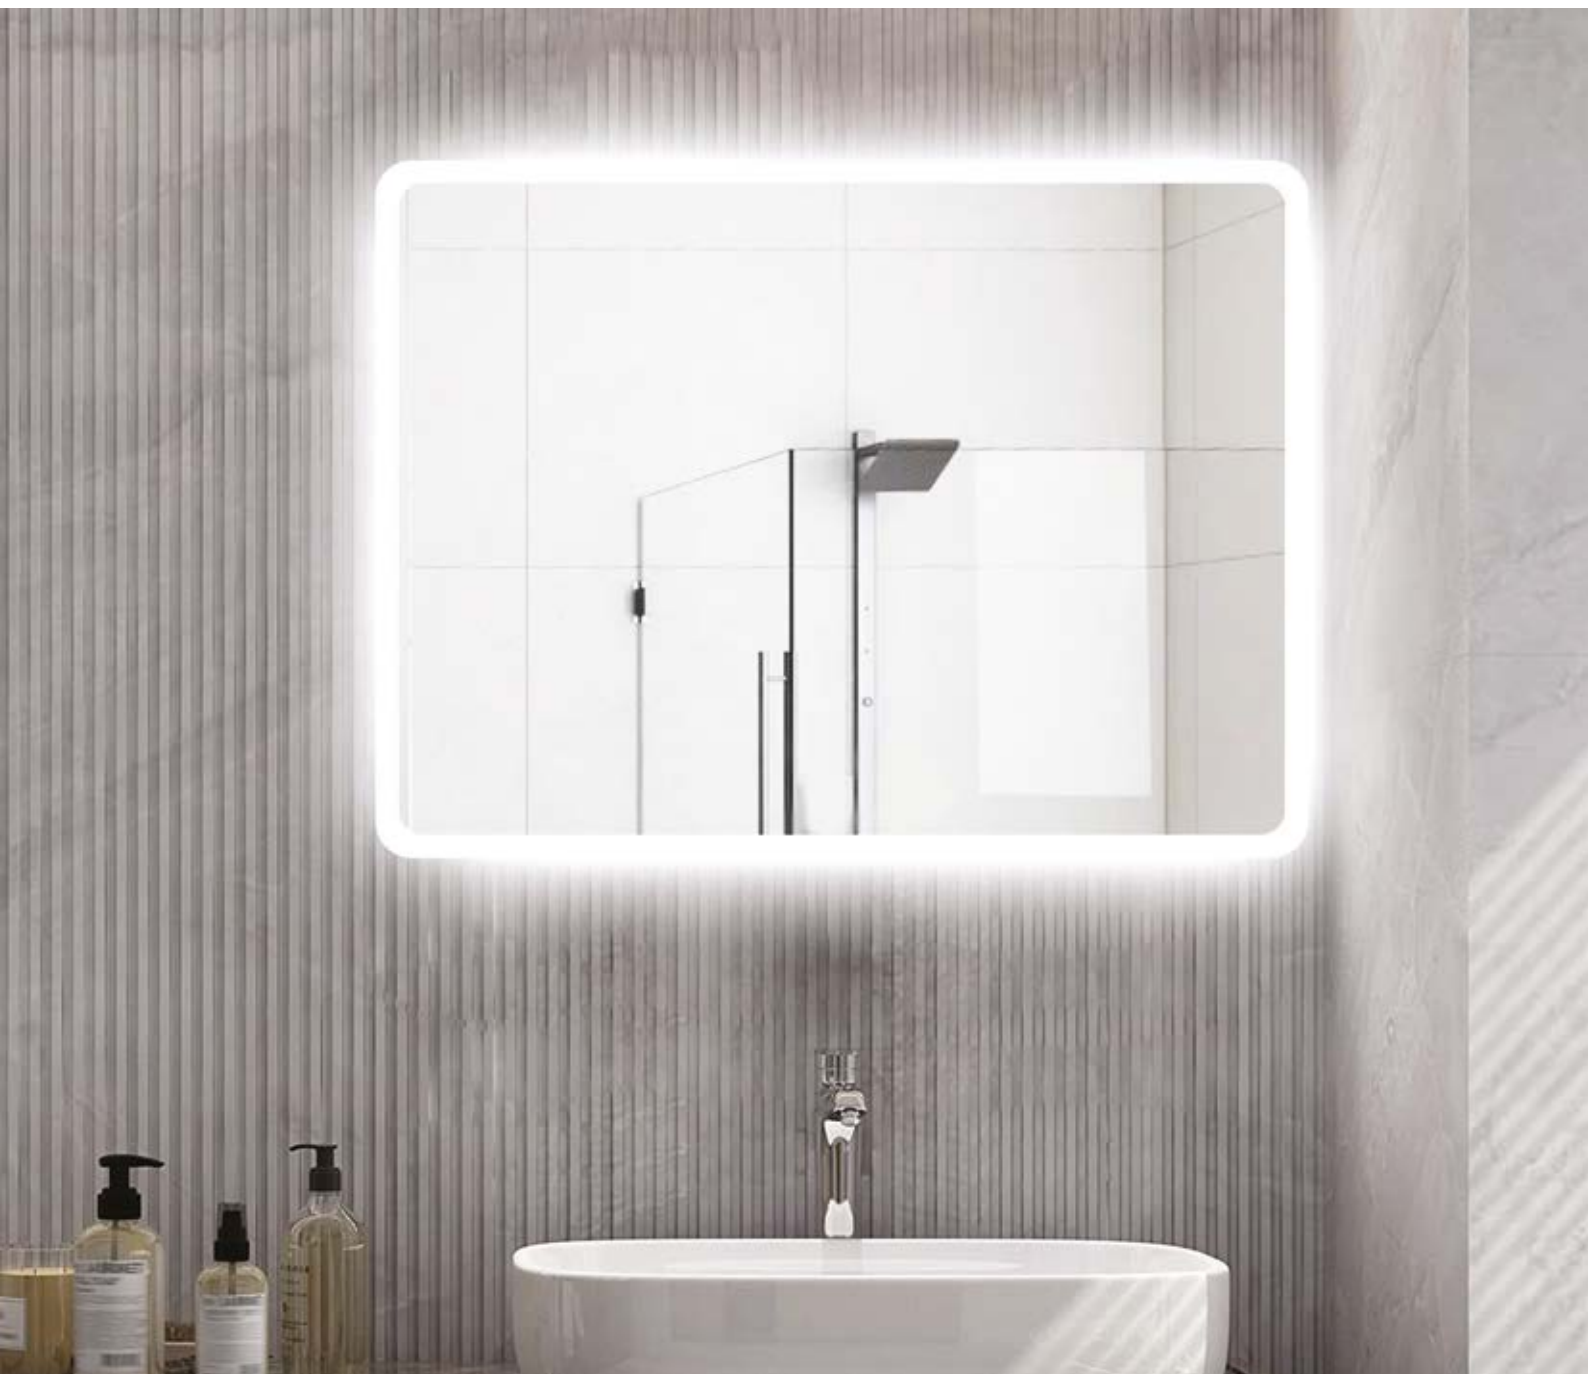

Rico

500mm x 700mm Steam-Free Mirror **GIA-MIR003**

QC: 689
£287.00

- Energy-efficient LED lighting
- Heater demister pad
- Frameless mirror
- Motion switch

IP44

600mm x 800mm Steam-Free Mirror **GIA-MIR004**

QC: 691
£362.00

- Energy-efficient LED lighting
- Heater demister pad
- Frameless mirror
- Motion switch

IP44