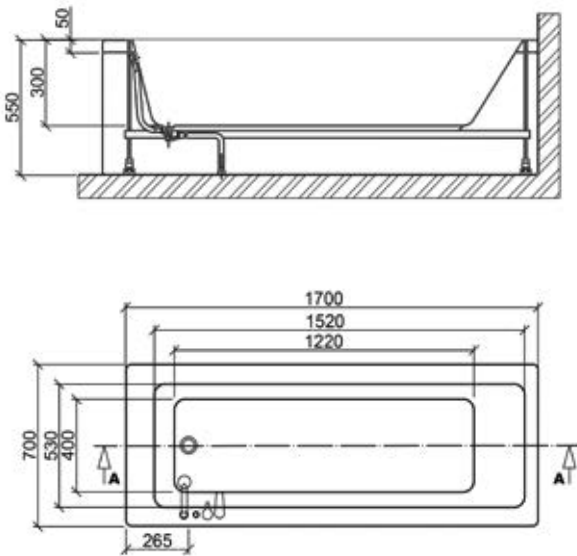

## Edge

Double Ended Bath - 1700mm x 700mm

Single Ended Bath Intro - 1500mm x 700mm

Single Ended Bath - 1700mm x 750mm

Key Hole Bath - 1700mm x 750mm

Twin Grip Bath