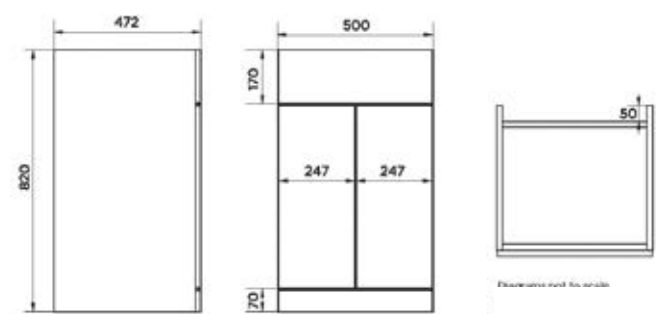

1100mm Basin Unit