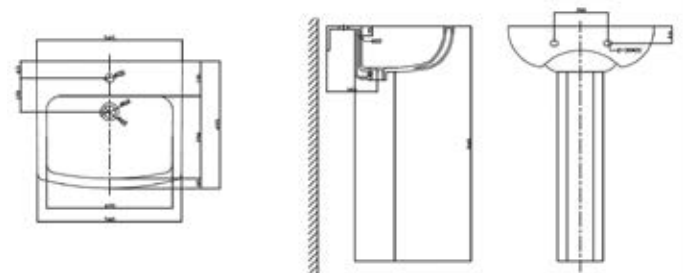

SANITARYWARE TECHNICAL DRAWINGS

Ruby

Open Back

Fully Back To Wall

Comfort Height

Select 600

600 WC pan

Pedestal

Project 550

Basin and Pedestal

Square Basin & Pedestal

Round Basin & Pedestal