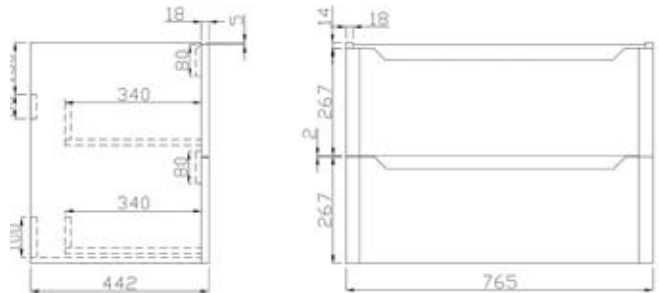

# SIENNA TECHNICAL DRAWINGS

600mm wall hung

800mm wall hung

600mm Floor Standing

800mm Floor Standing