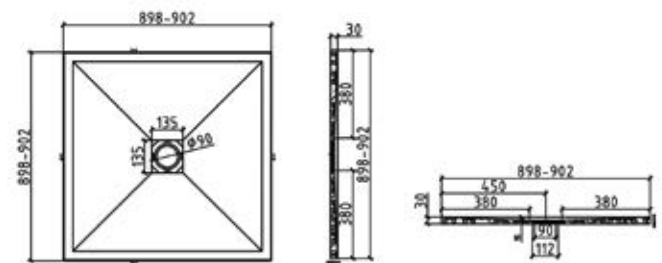

SLATE TRAY TECHNICAL DRAWINGS

QUADRANT TRAYS

800x800mm

900x900mm

SQUARE TRAYS

800x800mm

900x900mm