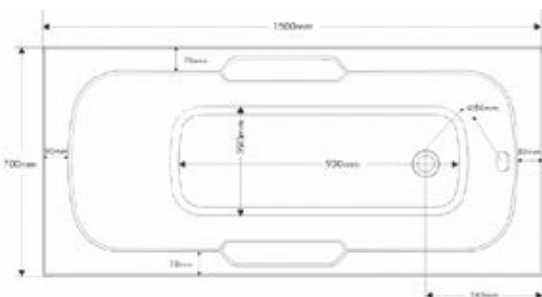

## Edge

Double Ended Bath - 1700mm x 700mm

Single Ended Bath Intro - 1500mm x 700mm

Single Ended Bath - 1700mm x 750mm

Key Hole Bath - 1700mm x 750mm

Twin Grip Bath