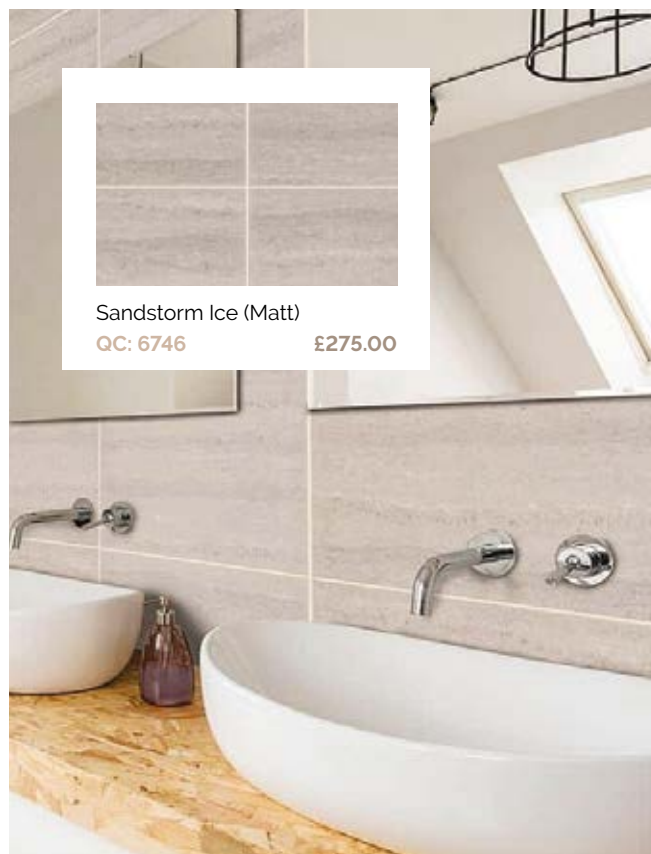

# ODYSSEY COLLECTION - 10mm (2 IN A PACK)

PRICED PER PACK - H: 2700mm W: 600mm D: 10mm

Grey Ice (Matt)  
QC: 6743      £275.00

Dark Grey Ice (Matt)  
QC: 6745      £275.00

Autumn Ice (Matt)  
QC: 6744      £275.00