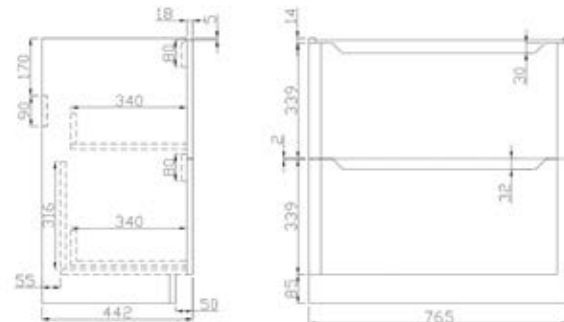

# SIENNA TECHNICAL DRAWINGS

600mm wall hung

800mm wall hung

600mm Floor Standing

800mm Floor Standing