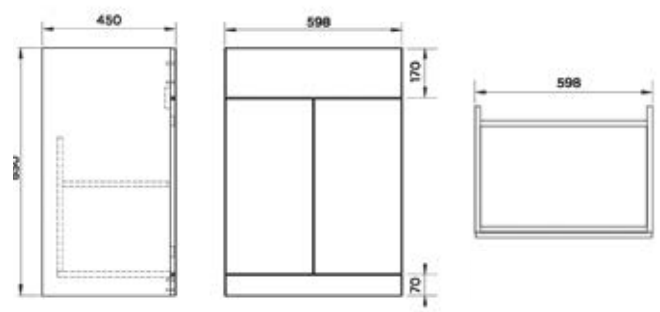

600mm Floor Vanity Unit