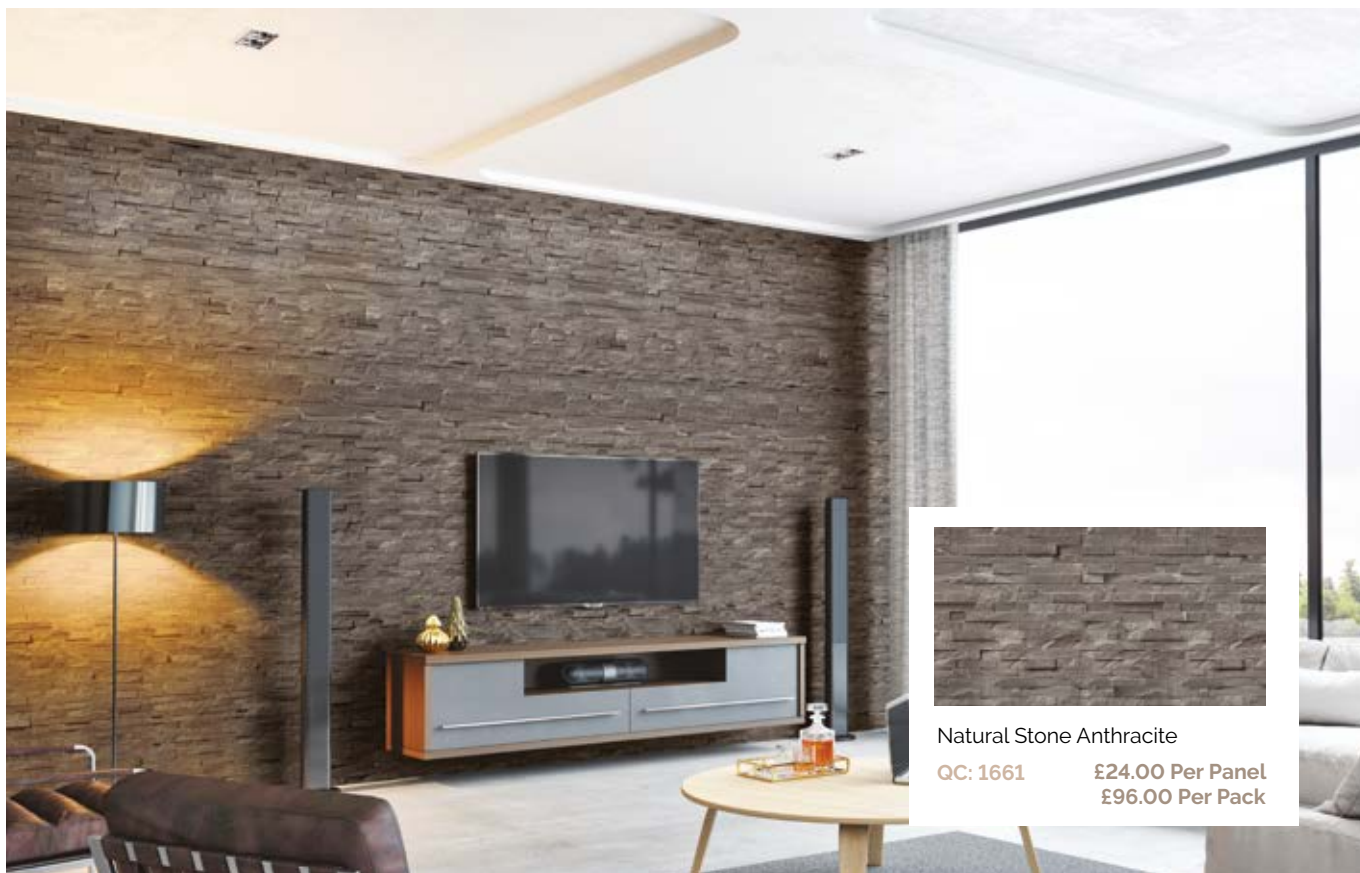

DECORATIVE PANELS - 8mm

PRICED PER PANEL - H: 2600mm W: 250mm D: 8mm

Natural Stone Anthracite

QC: 1661

£24.00 Per Panel
£96.00 Per Pack