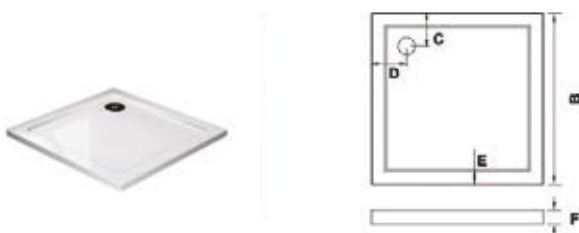

SQUARE TRAY

A	B	C	D	E	F
760	760	160	160	55	30
700	700				
800	800				
900	900				
1000	1000