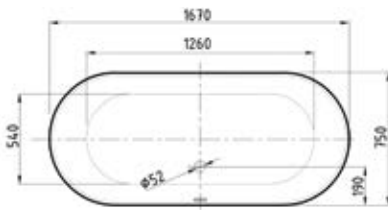

BATH TECHNICAL DRAWINGS

Sapporo

Kyoto

Tokyo

L-Shape Shower Bath

Nova Double End Bath