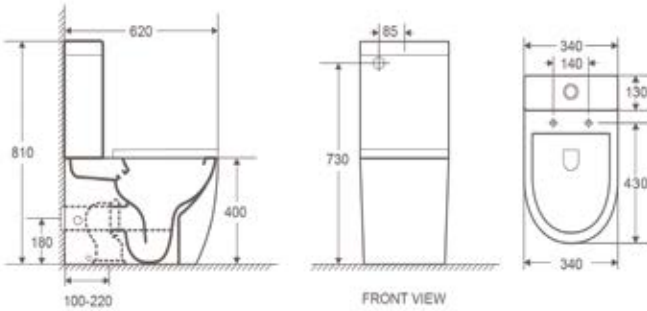

Branch

Rimless Fully Back To Wall Pan