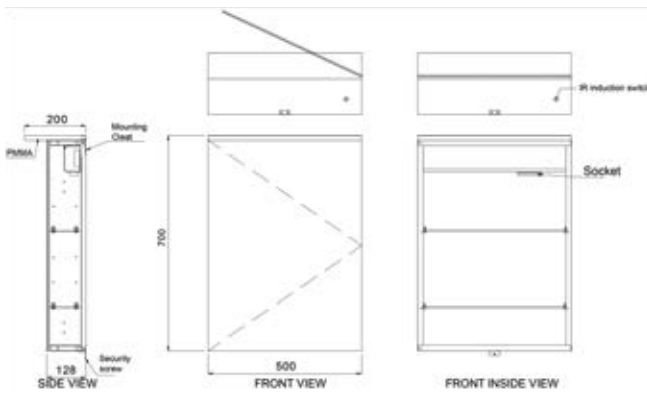

Eclipse | GIA-MIR018