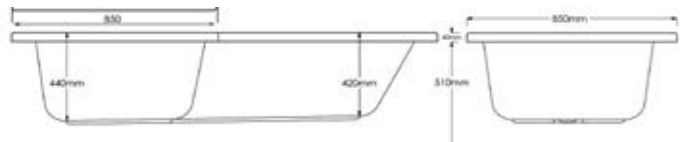

L-shape

Shower Bath

BATH SCREEN TECHNICAL DRAWINGS

Intro Square Bath
Screen Chrome/Black

Intro Black Grid
Bath Screen

Intro Round Bath Screen
Chrome/Black

L-shape Bath Screen
Chrome/Black/Grid