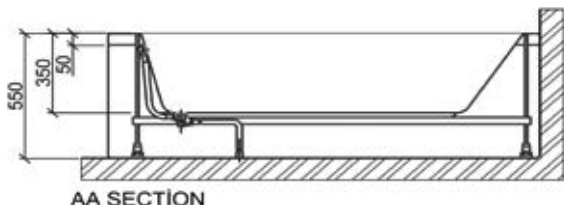

Intro

Single Ended Bath - 1600mm x 700mm