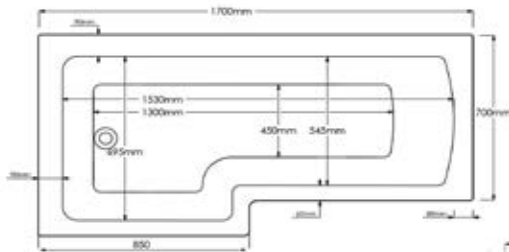

L-shape

Shower Bath

BATH SCREEN TECHNICAL DRAWINGS

Intro Square Bath
Screen Chrome/Black

Intro Black Grid
Bath Screen

Intro Round Bath Screen
Chrome/Black

L-shape Bath Screen
Chrome/Black/Grid