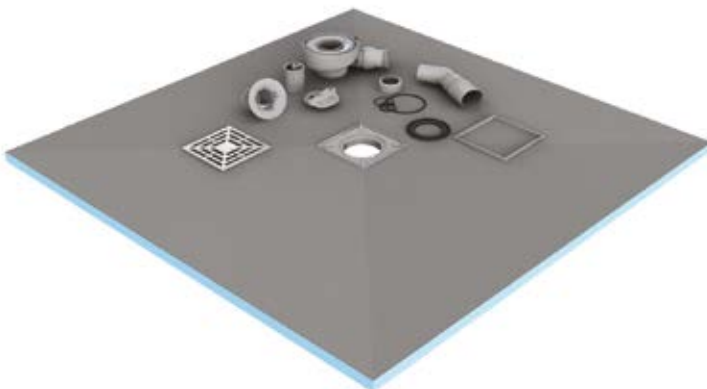

WETROOM KITS

WETROOM SYSTEMS

- Easy-to-use system, with all components in one tub
- A complete waterproofing system
- Linear decks and square decks available
- CE Certifications
- Grab-and-go products - everything in 3 boxes
- 10-year guarantee
- Full step-by-step guide
- UK based engineer available for any enquiries
- Ready mixed tanking kit
- Includes waste