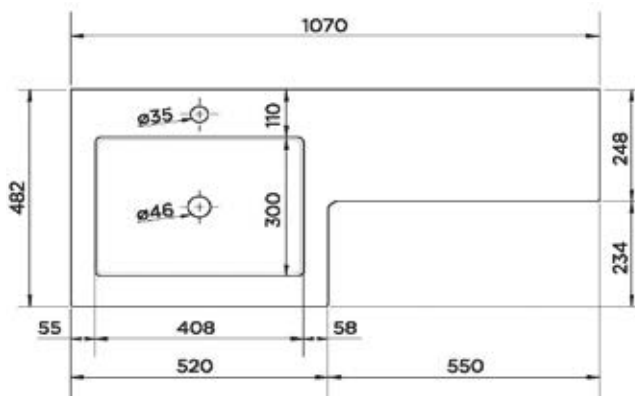

Edge & Luna 900mm LH/RH Basin

Left Hand basin shown

Diagrams not to scale
All dimensions in mm
tolerance of ± 0.5 mm