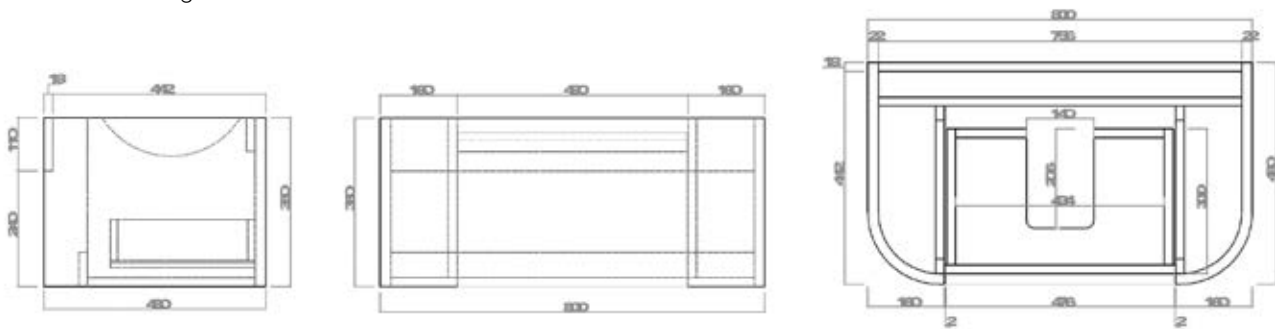

# COMO TECHNICAL DRAWINGS

600mm Wall Hung Unit

800mm Wall Hung Unit

450mm Floor Vanity Unit