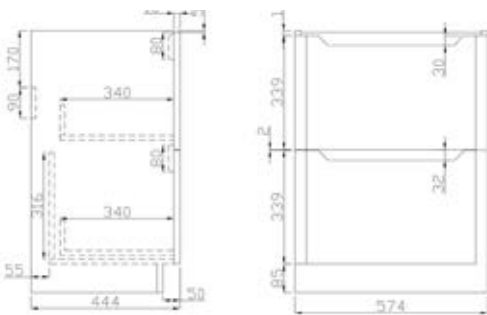

# SIENNA TECHNICAL DRAWINGS

600mm wall hung

800mm wall hung

600mm Floor Standing

800mm Floor Standing