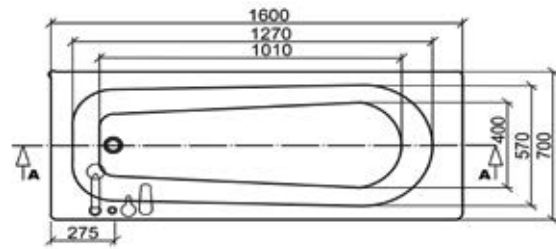

Intro

Single Ended Bath - 1600mm x 700mm