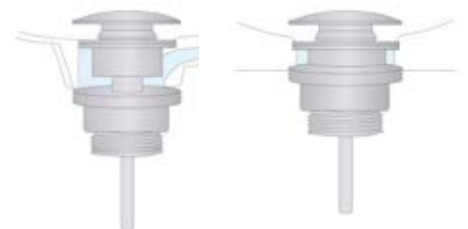

## Pop-Up Waste

Bath Chrome Pop-Up Waste and Overflow  
**GIA-B-PUW**  
 £50.00

QC: 613

Bath Black Pop-Up Waste and Overflow  
**GIA-B-PUW-BLK**  
 £57.00

QC: 644

Unslotted

Slotted

Universal basin wastes can work as both slotted and unslotted waste. It can be adjusted to a free flow or click-clack waste depending on what is required.