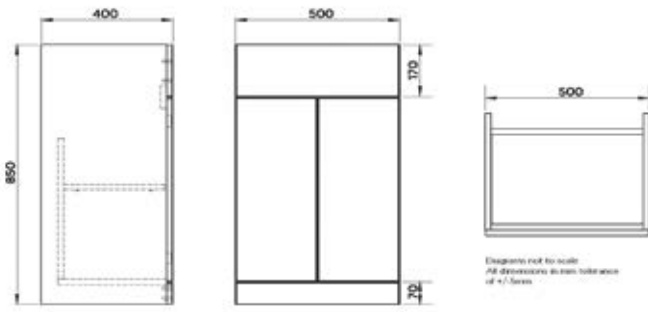

EDGE TECHNICAL DRAWINGS

500mm Floor Vanity Unit