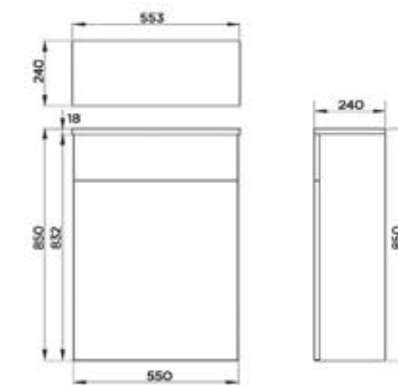

500mm WC Unit