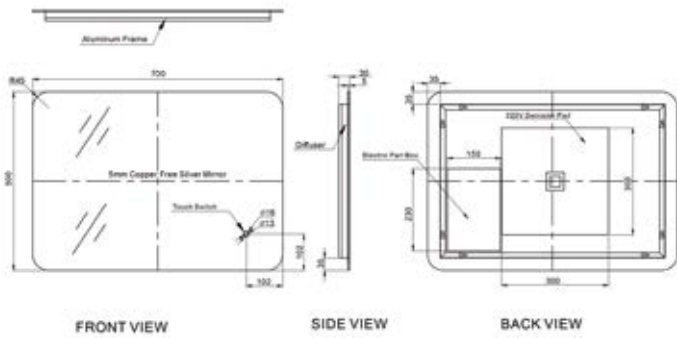

Edge | GIA-MIR001