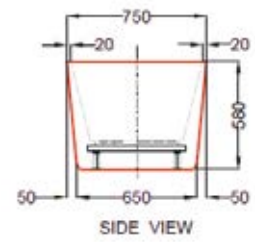

BATH TECHNICAL DRAWINGS

Sapporo

Kyoto

Tokyo

L-Shape Shower Bath

Nova Double End Bath